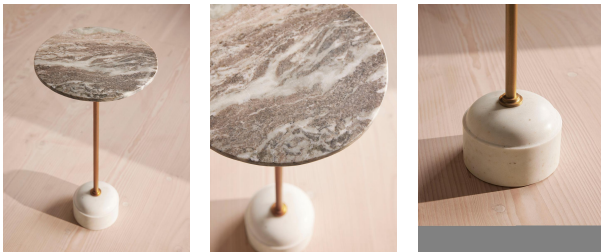

### Available in

Natural

Grey

Green

### Product details

A solid Terra Bianca marble top and Banswara white marble base with unique veining means no two Fleet side tables are the same.

Inspired by 180 House, this statement design showcases a contemporary mix of materials; from the combination of marbles sourced from India, to the central stem in antique brass.