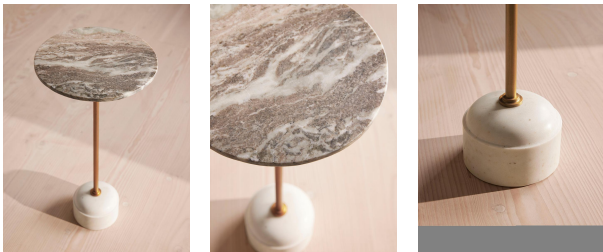

Fleet Side Table, Small, Terra Bianca Marble

€385 Regular

€327 Membership

Available in

Product details

A solid Terra Bianca marble top and Banswara white marble base with unique veining means no two Fleet side tables are the same.

Inspired by 180 House, this statement design showcases a contemporary mix of materials; from the combination of marbles sourced from India, to the central stem in antique brass.

Dimensions

Product dimensions: H60 x W30 x D30cm / H24 x W12 x D12"

Product weight: 11kg / 24.3lbs

Packaged or boxed dimensions: H65 x W45 x D18cm / H25.6 x W17.7 x D7.1"

Packaged or boxed weight: 15kg / 33.1lbs