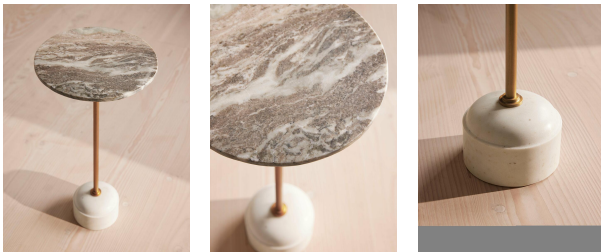

Dimensions

Product dimensions: H60 x W30 x D30cm / H24 x W12 x D12"

Product weight: 11kg / 24.3lbs