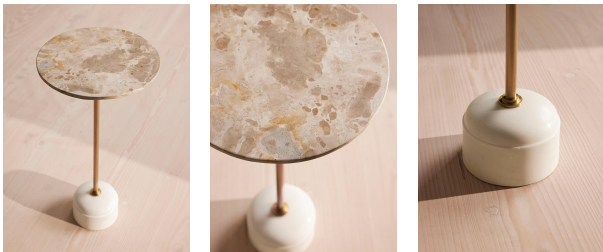

Fleet Side Table, Small, Kapri Marble

€385 Regular

€327 Membership

Available in

Product details

A solid Kapri marble top and Banswara white marble base with unique veining means no two Fleet side tables are the same.

Inspired by 180 House, this statement design showcases a contemporary mix of materials; from the combination of marbles sourced from India, to the central stem in antique brass.

Dimensions

Product dimensions: H60 x W30 x D30cm / H24 x W12 x D12"

Product weight: 11kg / 24.3lbs

Packaged or boxed dimensions: H65 x W45 x D18cm / H25.6 x W17.7 x D7.1"

Packaged or boxed weight: 15kg / 33.1lbs