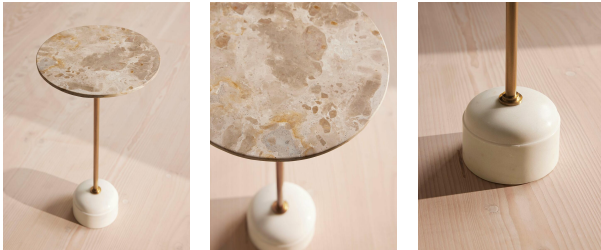

Dimensions

Product dimensions: H60 x W30 x D30cm / H24 x W12 x D12"

Product weight: 11kg / 24.3lbs