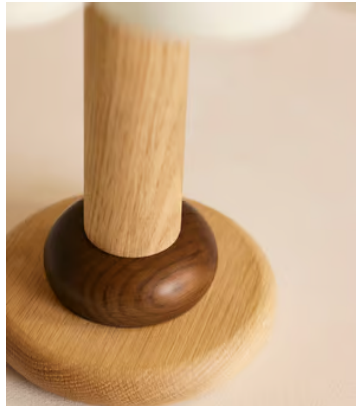

## Ferguson Table Lamp, Neutral

€360 Regular price

€306 Member price

The lacquered oak stem of this table lamp is topped with a scalloped linen shade.

The design details of 180 House inspired the silhouette of the Ferguson table lamp. Its classic shape pairs a high-shine, stained base with a light linen shade.