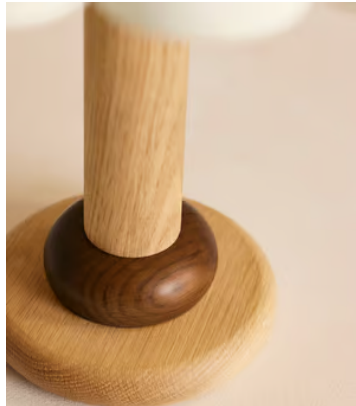

SOHO HOME

Ferguson Table Lamp, Neutral

€355 Regular price

€302 Member price

The lacquered oak stem of this table lamp is topped with a scalloped linen shade.

The design details of 180 House inspired the silhouette of the Ferguson table lamp. Its classic shape pairs a high-shine, stained base with a light linen shade.

Dimensions

Dimensions: H44 x W38 x D38cm / H17 x W15 x D15"

Weight: 2kg / 4.4lbs

Packaged dimensions: H37 x W47 x D47cm / H14.6 x W18.5 x D18.5"

Packaged weight: 2kg / 4.4lbs

Details

Assembly required: Yes

Base dimensions: H27 x W14cm

Bulb style: E14 6Watt Maximum TYPE B dimmable LED candle light bulb.

Bulb(s) included: No

Cable length: 180cm

Dimmable: Yes

Electrician required: No

IP Rating: IP20

Lighting Certification UK: CE

Shade dimensions: H18 x D38cm