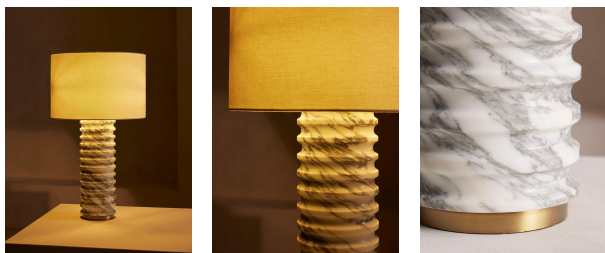

SOHO HOME

Casper Table Lamp, Arabescato Corchia

€1,200 Regular

€1,020 Membership

Product details

Carved from solid marble, this lamp's column-style silhouette is topped with a linen shade.

Carved from solid Arabescato marble to mirror the interiors of Soho House Rome, the textural base of the Casper table lamp is perched on an antiqued brass plinth.