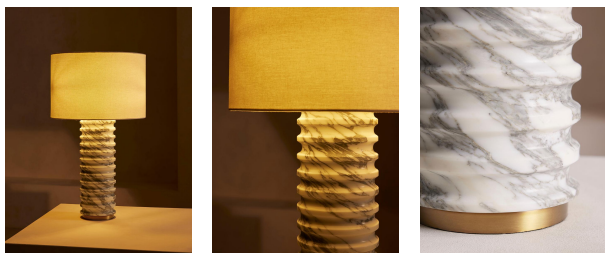

SOHO HOME

Casper Table Lamp, Arabescato Corchia

€1,150 Regular

€978 Membership

Product details

Carved from solid marble, this lamp's column-style silhouette is topped with a linen shade.

Carved from solid Arabescato marble to mirror the interiors of Soho House Rome, the textural base of the Casper table lamp is perched on an antiqued brass plinth.

Dimensions

Product dimensions: H81 x W48 x D48cm / H32 x W19 x D19"

Product weight: 23kg / 50.7lbs

Details

Assembly required: Yes

Base dimensions: H81 x W18 x D18cm

Bulb required: 2 / E27 / 9W Maximum

Bulb style: Tala 6W Globe LED

Bulb(s) included: No

Cable length: 180cm

Care instructions: Clean with a soft dry cloth only. Do not use polishing agents, harsh chemicals or abrasive cleaners as they may damage the finish.

Always switch off the electricity supply before cleaning.

Dimmable: Yes, all portable lighting comes with an inline dimmer on the cable

Electrician required: No

IP Rating: IP20

Shade dimensions: H32 x D48cm

Voltage: 220-240V