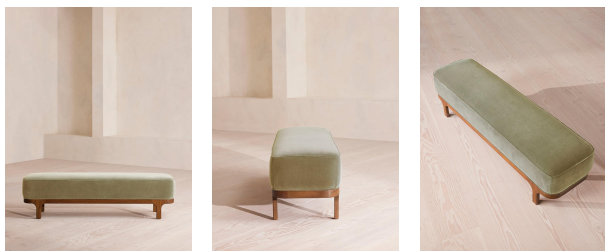

Belsa Bench, Velvet, Lichen

€1,300 Regular

€1,040 Membership

Available in

	Velvet Porcelain		Velvet Camel
	Velvet Mustard		Velvet Olive
	Velvet Rust		Velvet Antique Rose
	Velvet Taupe		Velvet Royal Blue
	Velvet Lichen		Velvet Grey Blue

Product details

An extension of our Belsa bed range, this bench is ideal either in the hallway or at the end of the bed as an additional place to rest. A plump cushion seat provides extra comfort, while rich velvet upholstery and a solid oak frame ties in with the scheme.

Dimensions

Product dimensions: H40 x W185 x D76cm / H16 x W73 x D30"

Product weight: 22kg / 48.5lbs

Packaged or boxed dimensions: H92 x W213 x D28cm / H36.2 x W83.9 x D11"

Packaged or boxed weight: 29kg / 63.9lbs

Details

Care instructions: Professional upholstery cleaning

Composition: Frame: Engineered Hardwood; Foot: Steel; Filling: Foam with fibre; Fabric: velvet;

Composition: 7% cotton, 26% Polyester
Fabric: Velvet