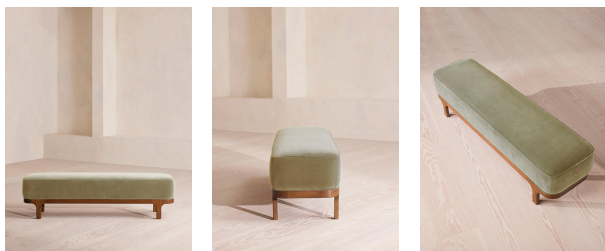

Belsa Bench, Velvet, Lichen

€1,300 Regular

€1,040 Membership

Available in

	Velvet Porcelain		Velvet Camel
	Velvet Mustard		Velvet Olive
	Velvet Rust		Velvet Antique Rose
	Velvet Taupe		Velvet Royal Blue
	Velvet Lichen		Velvet Grey Blue

Product details

An extension of our Belsa bed range, this bench is ideal either in the hallway or at the end of the bed as an additional place to rest. A plump cushion seat provides extra comfort, while rich velvet upholstery and a solid oak frame ties in with the scheme.

Dimensions

Product dimensions: H40 x W185 x D76cm / H16 x W73 x D30"

Product weight: 22kg / 48.5lbs

Packaged or boxed dimensions: H92 x W213 x D28cm / H36.2 x W83.9 x D11"

Packaged or boxed weight: 29kg / 63.9lbs

Details

Care instructions: Professional upholstery cleaning

Composition: Frame: Engineered Hardwood; Foot: Steel; Filling: Foam with fibre; Fabric: velvet; Composition: 7% cotton, 26% Polyester
Fabric: Velvet