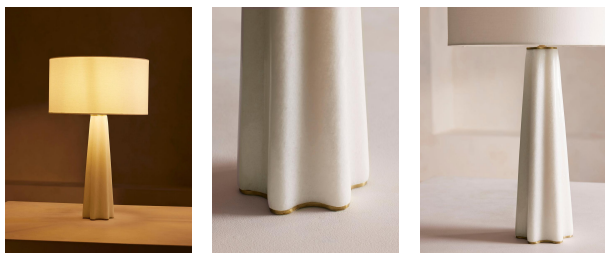

SOHO HOME

Verano Table Lamp, Extra Large

€585 Regular

€468 Membership

Product details

A solid base carved from white alabaster is softened by a waved silhouette. The Verano table lamp's alabaster base is scalloped at the bottom to create undulating curves around its tapered silhouette. At the top, antiqued brass hardware holds an ivory shade in place to mirror the bedroom schemes at Soho House Hong Kong.

Dimensions

Product dimensions: H85 x W17 x D17cm / H33 x W7 x D7"

Product weight: 15kg / 33.1lbs

Packaged or boxed dimensions: H85 x W54 x D54cm / H33.5 x W21.3 x D21.3"

Packaged or boxed weight: 15kg / 33.1lbs