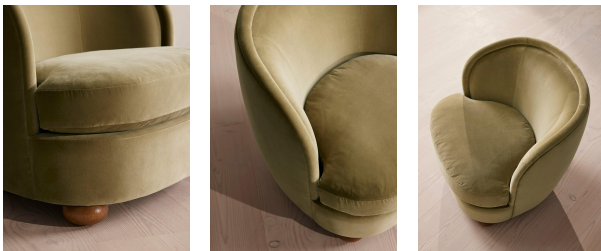

Blair Tub Armchair, Velvet, Lichen

£895 Regular

£761 Membership

Available in

 Velvet Lichen

Product details

Our Blair tub armchair is a classic and versatile interior designed to work in any room of the home. Inspired by Soho House 40 Greek Street, rich velvet upholstery is met with piped edges for a clean finish. Resting on solid oak bun feet, this piece also features a feather-wrapped seat cushion to provide optimum comfort when relaxing.

- Tub armchair
- Curved silhouette
- Fully upholstered in velvet
- Also available in other colours
- Oak bun feet
- Piped edges
- Feather-wrapped seat cushion
- Inspired by Soho House 40 Greek Street

Dimensions

Product dimensions: H84.5 x W64 x D75cm / H33.3 x W25.2 x D29.5"

Product weight: 15.6kg / 34.4lbs

Packaged or boxed dimensions: H79 x W75 x D80cm / H31 x W29.5 x D31.5"

Packaged or boxed weight: 23.6kg / 52lbs

Filling: Feather, foam and fibre

Frame: Birch frame with brass effect finish

Removable cushions: Yes

Removable legs: No

Seat depth: 45cm

Seat height: 46cm

Seat width: 56cm