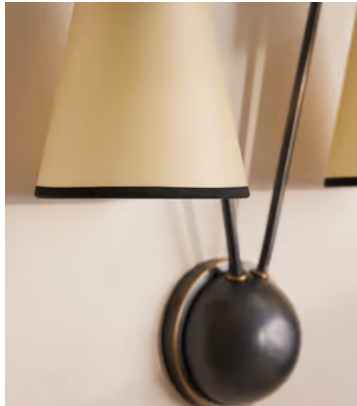

SOHO HOME

Clarke Wall Light, Blackened Brass

€325 Regular price

€276 Member price

A pair of coned shades let the light shine through, held in place by a blackened brass frame.

The Clarke wall light's classic silhouette is inspired by Soho House Paris. Its coned parchment shades are trimmed with linen to let the light glow through.

Dimensions

Dimensions: H44 x W37 x D15cm / H17 x W15 x D6"

Weight: 1kg / 2.2lbs

Packaged dimensions: H24 x W35 x D49cm / H9.4 x W13.8 x D19.3"

Packaged weight: 1kg / 2.2lbs

Details

Assembly required: Yes

Bulb required: 2 / E14 / 4W Maximum

Bulb style: Tala 4W Candle LED

Bulb(s) included: No

Dimmable: Yes, please consult a qualified electrician regarding compatible bulbs for your dimmer switch system

Electrician required: Yes

Height adjustable: No