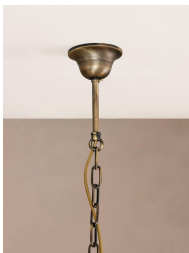

Dimensions

Product dimensions: H63 x W75 x D75cm / H25 x W30 x D30"

Product weight: 29kg / 63.9lbs

Packaged or boxed dimensions: H64 x W79 x D79cm / H25 x W31.1 x D31.1"

Packaged or boxed weight: 35kg / 77.2lbs