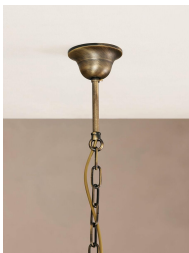

Product details

You will see multiples of our Chiara chandeliers hanging in DUMBO House. Each one features dozens of pink ombre, scalloped glass tubular sections, which are hand-finished by skilled artisans. These create a beautiful variation of tonal colours to bring depth, texture and opulence to any living space. Hang in an entryway or living room for elevated drama.

- Glass chandelier
- Hand-finished using traditional artisanal techniques
- Scalloped, pink ombre tubular glass sections
- Glass sections suspended from aged brass-finish metal frame
- Flex woven through decorative brass-finish chain
- As seen in DUMBO House