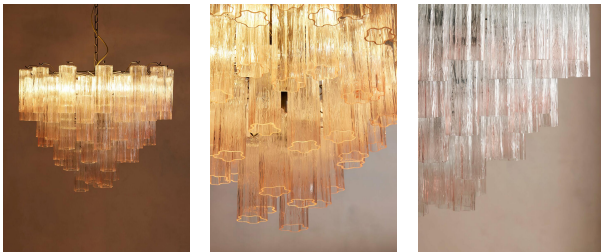

Product details

You will see multiples of our Chiara chandeliers hanging in DUMBO House. Each one features dozens of pink ombre, scalloped glass tubular sections, which are hand-finished by skilled artisans. These create a beautiful variation of tonal colours to bring depth, texture and opulence to any living space. Hang in an entryway or living room for elevated drama.

- Glass chandelier
- Hand-finished using traditional artisanal techniques
- Scalloped, pink ombre tubular glass sections
- Glass sections suspended from aged brass-finish metal frame
- Flex woven through decorative brass-finish chain
- As seen in DUMBO House