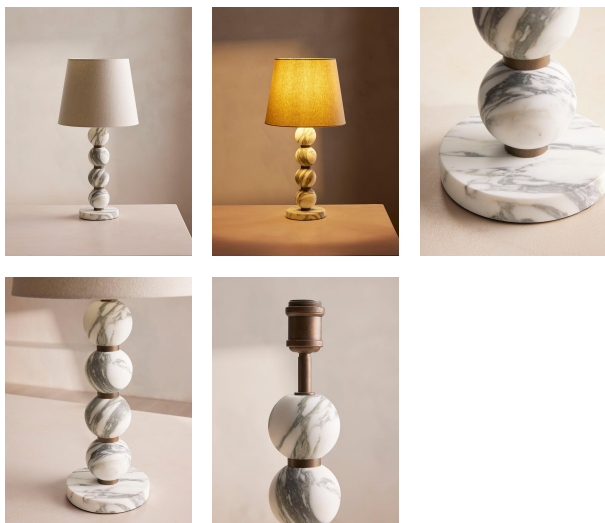

Thelma Table Lamp

€315 Regular

€252 Membership

Product details

Our Thelma table lamp creates a focal point for your bedside, hallway or side table. A turned arabescato honed marble offers a fresh twist on classic lighting styles, with antique bronze detail and a natural linen tapered shade. Inspired by White City House, the unique variations of the stone make for a one-of-a-kind addition to the home. All of our portable lamps are fitted with dimmer switches, allowing you to tailor the light level to your mood.

Dimensions

Product dimensions: H64.1 x W32.3 x D32.3cm / H25.2 x W12.7 x D12.7"

Product weight: 5kg / 11lbs

Packaged or boxed dimensions: H68 x W36 x D36cm / H26.8 x W14.2 x D14.2"

Packaged or boxed weight: 6kg / 13.2lbs