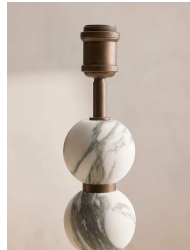

### Product details

Our Thelma table lamp creates a focal point for your bedside, hallway or side table. A turned arabescato honed marble offers a fresh twist on classic lighting styles, with antique bronze detail and a natural linen tapered shade. Inspired by White City House, the unique variations of the stone make for a one-of-a-kind addition to the home. All of our portable lamps are fitted with dimmer switches, allowing you to tailor the light level to your mood.

- Turned arabescato honed marble base
- Antique bronze finish
- Natural linen tapered shade
- Variations in the material mean each lamp is unique
- Recommended bulb: Tala 6W Globe LED
- Inspired by White City House