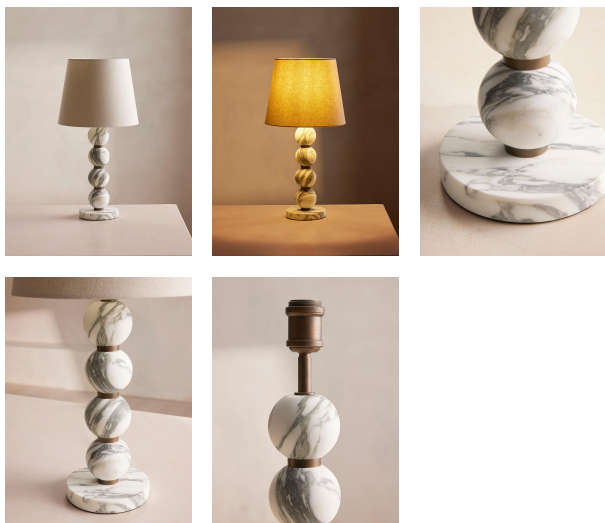

Thelma Table Lamp

€425 Regular

€361 Membership

Product details

Our Thelma table lamp creates a focal point for your bedside, hallway or side table. A turned arabescato honed marble offers a fresh twist on classic lighting styles, with antique bronze detail and a natural linen tapered shade. Inspired by White City House, the unique variations of the stone make for a one-of-a-kind addition to the home. All of our portable lamps are fitted with dimmer switches, allowing you to tailor the light level to your mood.

Dimensions

Product dimensions: H64.1 x W32.3 x D32.3cm / H25.2 x W12.7 x D12.7"

Product weight: 5kg / 11lbs

Packaged or boxed dimensions: H28 x W33 x D37cm / H11 x W13 x D14.6"

Packaged or boxed weight: 5kg / 11lbs