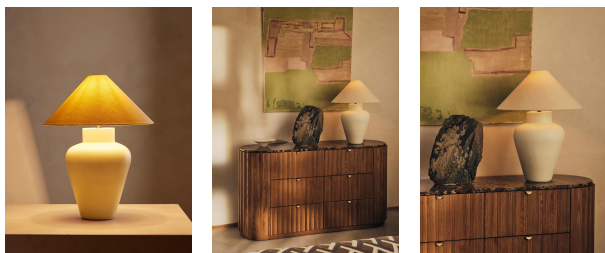

Camille Table Lamp

€425 Regular

€361 Membership

Product details

Our Camille table lamp has a classic shaped base, making it a versatile addition to any room in the home. Taking its cues from the neutral tones of Soho Farmhouse, the base is hand-painted with a white ceramic glaze that gives a matte, mottled finish for depth and texture, complete with a natural linen shade. All of our portable lamps are fitted with dimmer switches, allowing you to tailor the light level to your mood.

Dimensions

Product dimensions: H65 x W50 x D50cm / H25.2 x W12.7 x D12.7"

Product weight: 5kg / 11lbs

Packaged or boxed dimensions: H68 x W36 x D36cm / H26.8 x W14.2 x D14.2"

Packaged or boxed weight: 5kg / 11lbs