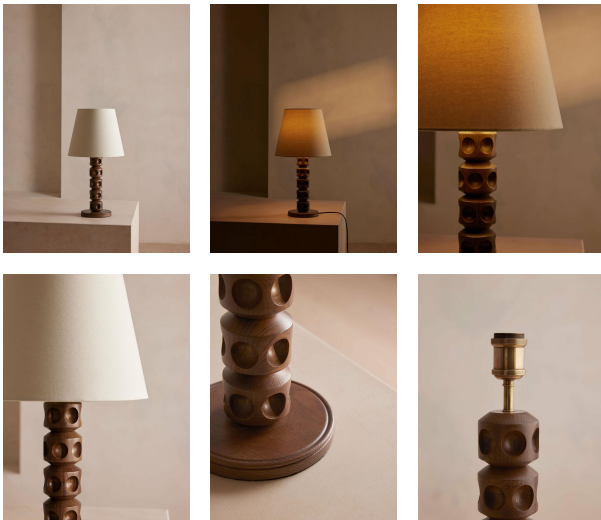

Francesca Table Lamp

£295

Regular

£251

Membership

Product details

Our Francesca table lamp has a turned solid oak base with an indented dot detail, inspired by the contemporary lighting styles seen in Soho House Stockholm. Designed to work in any room, the natural linen shade allows for a warmer light and is finished with antique brass details. All of our portable lamps are fitted with dimmer switches, allowing you to tailor the light level to your mood.

- Turned solid oak base
- Natural linen tapered shade
- Antique brass finish
- Indented dot detail
- Recommended bulb: Tala 6W Globe LED
- Inspired by Soho House Stockholm

Dimensions

Product dimensions: H65 x W35 x D35cm / H25.6 x W13.8 x D13.8"