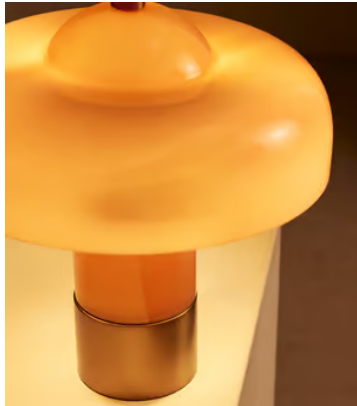

SOHO HOME

Giovanni Table Lamp, Pink

€455 Regular price

€387 Member price

The domed silhouette of this table lamp is made from pink, moulded glass.

Made from coloured glass to create a soft, ambient glow, the Giovanni lamp's domed silhouette takes style cues from the floor lamps that illuminate the pool area of 180 House.

Dimensions

Dimensions: H32 x W30 x D30cm / H12 x W12 x D12"

Weight: 5kg / 11lbs

Packaged dimensions: H37 x W38 x D38cm / H14.6 x W15 x D15"

Packaged weight: 5kg / 11lbs

Details

Assembly required: Yes

Base dimensions: H30 x W10 x D10cm