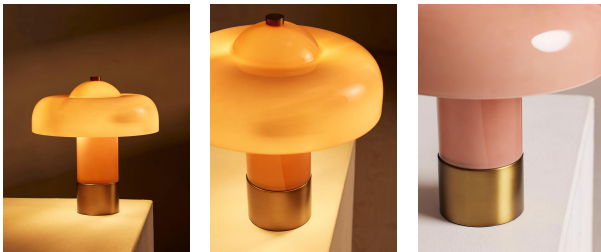

SOHO HOME

Giovanni Table Lamp, Pink

€455 Regular

€387 Membership

Product details

The domed silhouette of this table lamp is made from pink, moulded glass.

Made from coloured glass to create a soft, ambient glow, the Giovanni lamp's domed silhouette takes style cues from the floor lamps that illuminate the pool area of 180 House.

Dimensions

Product dimensions: H32 x W30 x D30cm / H12 x W12 x D12"

Product weight: 5kg / 11lbs

Packaged or boxed dimensions: H37 x W38 x D38cm / H14.6 x W15 x D15"

Packaged or boxed weight: 5kg / 11lbs

Details

Assembly required: Yes

Base dimensions: H30 x W10 x D10cm

Bulb required: 2 / E14 / 4W Maximum

Bulb style: Tala 4W Candle LED

Bulb(s) included: No

Cable length: 180cm

Care instructions: Clean with a soft dry cloth only. Do not use polishing agents, harsh chemicals or abrasive cleaners as they may damage the finish.

Shade dimensions: H12 x D30cm

Voltage: 220-240V