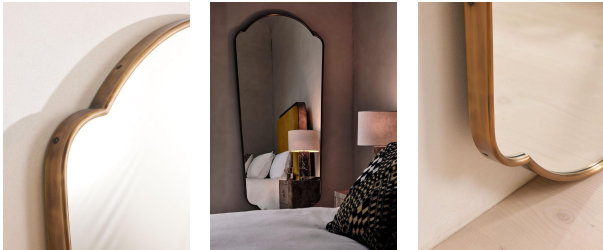

SOHO HOME

Betty Mirror, Tall, Bathroom Safe

€1,700 Regular

€1,445 Membership

Product details

Inspired by vintage 1960s Italian modernist mirrors and White City House, our tall Betty mirror features a sleek, curved frame in an antique brass. Available in either tall or short, it's designed to hang on the wall anywhere in the home, while giving the illusion of more space.

Dimensions

Product dimensions: H179 x W80 x D3.5cm / H70.5 x W31.5 x D1.5"

Product weight: 27.1kg / 59.7lbs

Packaged or boxed dimensions: H196 x W97 x D21cm / H77.2 x W38.2 x D8.3"

Packaged or boxed weight: 39kg / 86lbs