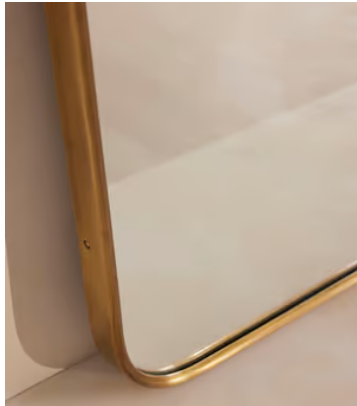

SOHO HOME

Cooper Mirror, Wide

€890 Regular price

€757 Member price

Inspired by vintage 1960s Italian modernist mirrors and seen at DUMBO House, the Cooper mirror features a sleek, curved frame in an antique brass. Ideal placed above a fireplace, shop other styles from the Cooper mirror range to complement the rest of the home.

Dimensions

Product dimensions: H80 x W120 x D3.5cm / H31 x W47 x D2"

Product weight: 22kg / 48.5lbs

Packaged or boxed dimensions: H119 x W108 x D16cm / H46.9 x W42.5 x D6.3"

Packaged or boxed weight: 22kg / 48.5lbs