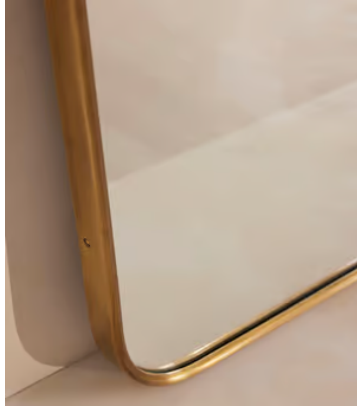

## Cooper Mirror, Wide

€905 Regular price

€769 Member price

Inspired by vintage 1960s Italian modernist mirrors and seen at DUMBO House, the Cooper mirror features a sleek, curved frame in an antique brass. Ideal placed above a fireplace, shop other styles from the Cooper mirror range to complement the rest of the home.

### Dimensions

**Dimensions:** H80 x W120 x D3.5cm / H31 x W47 x D1.4"

**Weight:** 22kg / 48.5lbs

**Packaged dimensions:** H119 x W108 x D16cm / H46.9 x W42.5 x D6.3"

**Packaged weight:** 22kg / 48.5lbs