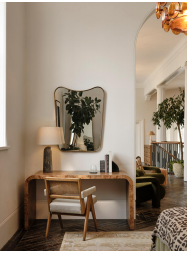

Cooper Wall Mirror

£495 Regular

£421 Membership

Product details

Inspired by vintage 1960s Italian modernist mirrors and seen at DUMBO House, the Cooper mirror features a sleek, curved frame in an antique brass finish. Designed to open a room by giving the illusion of more space and light, place above a mantelpiece or in the bathroom for a classic Soho House feel.

- Curved wall mirror
- Part of our Cooper mirror range
- Antique brass finish
- Suitable for bathroom use
- Inspired by vintage 1960s Italian modernist mirrors
- As seen at DUMBO House

Dimensions

Product dimensions: H101 x W77 x D4cm / H39.8 x W30.3 x D1.6"