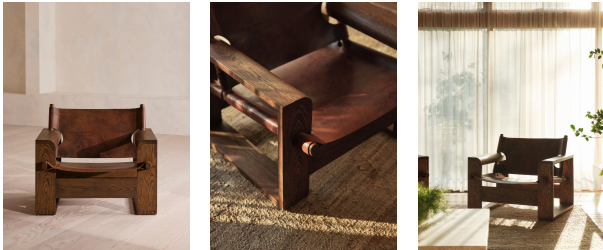

SOHO HOME

Gabriel Armchair, Leather

€2,600 Regular

€2,210 Membership

Product details

Our Gabriel armchair showcases both traditional leatherwork and wood joinery for a true piece of craftsmanship in the home. Inspired by the natural textures and finishes seen around Soho Roc House, the sculptural form in solid oak is complemented with a soft hide leather seat for comfort. The variance in leather hide means no two are the same. Place in any corner of the living area to create a bold, artisanal statement.

Dimensions

Product dimensions: H77 x W90 x D81cm / H30.3 x W35.4 x D31.9"

Product weight: 28kg / 61.7lbs

Packaged or boxed dimensions: H77 x W90 x D81cm / H30.3 x W35.4 x D31.9"

Packaged or boxed weight: 39.5kg / 87.1lbs

Details

Arm height: 55.7cm

Assembly required: No

Care instructions: Professional upholstery cleaner only

Composition: Frame: Oak. Leather Upholstery

Fabric: Leather

Feet: Oak

Frame: Oak