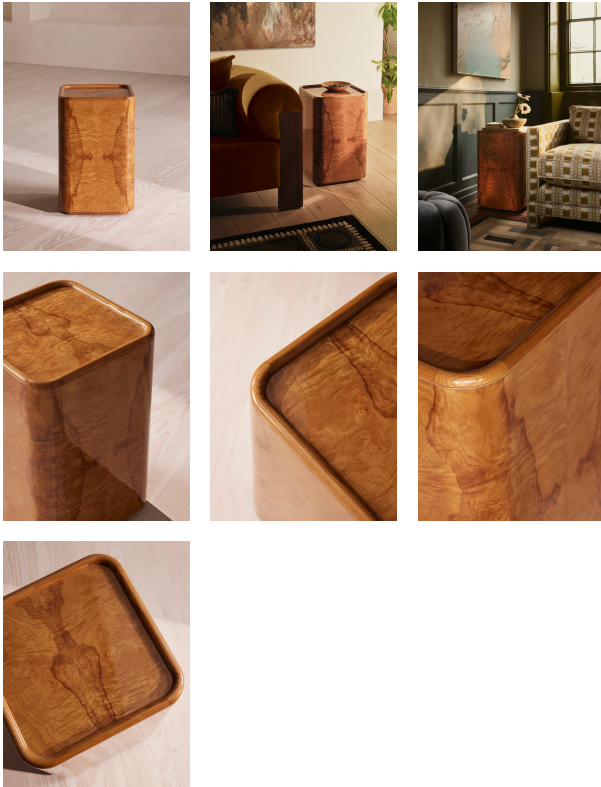

## Dawson Side Table, Olive Ash Burl

€1,300 Regular

€1,105 Membership

### Product details

The Dawson side table is our new way of showcasing burl in the home. Inspired by Soho House Paris and the classic aesthetic seen in every room, the plinth-style design displays large, open swirl patterns of ash burl to bring warmth and depth to any interior scheme. Solid lip detail and V grooving around the perimeter softens interiors with a high-gloss lacquer finish for lustrous shine. Foot glides subtly raise this coffee table off the floor to create an instant focal point in the room. Each of these tables has natural variations in the wood, making each piece unique.

### Dimensions

Product dimensions: H60 x W38 x D38cm / H23.6 x W15 x D15"

Product weight: 11kg / 24.3lbs

Packaged or boxed dimensions: H75 x W49 x D49cm / H29.3 x W19.1 x D19.1"

Packaged or boxed weight: 17kg / 37.5lbs