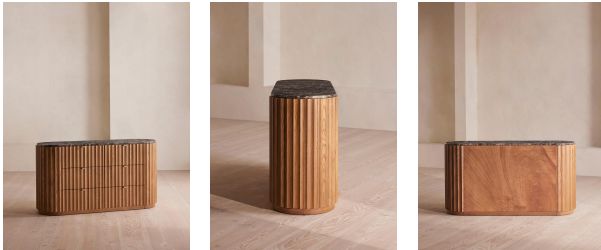

Railton Six Drawer Dresser, Dark Emperador Marble

€3,200 Regular

€2,720 Membership

Product details

Our Railton dresser has been crafted with a solid oak-clad frontage to echo the Brutalist exterior of Soho House Rome with sculptural, curved lines. A honed Spanish Emperador marble top creates a rich contrast against the oak's warm wood tones. The wraparound shape is defined with sculptural ridges to create depth and dimension in the bedroom, living room or hallway.

Dimensions

Product dimensions: H84 x W157 x D50cm / H33.1 x W61.8 x D19.7"

Product weight: 117kg / 257.9lbs

Packaged or boxed dimensions: H109 x W166 x D59cm / H42.7 x W65.4 x D23"

Packaged or boxed weight: 162kg / 357.1lbs

polish. Avoid contact with water and other liquids.

Composition: Oak Wood, Poplar Wood, Plywood, MDF, Oak Veneer, Steel and Dark Emperador Marble

Drawer dimensions: H15 x W48.6 x D33.7cm

Feet: Plastic glide

Frame: Oak wood

Removable legs: No