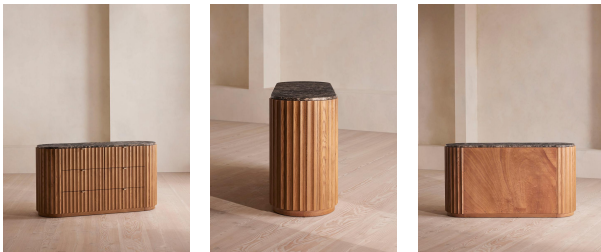

### Product details

Our Railton dresser has been crafted with a solid oak-clad frontage to echo the Brutalist exterior of Soho House Rome with sculptural, curved lines. A honed Spanish Emperador marble top creates a rich contrast against the oak's warm wood tones. The wraparound shape is defined with sculptural ridges to create depth and dimension in the bedroom, living room or hallway.

### Dimensions

Product dimensions: H84 x W157 x D50cm / H33.1 x W61.8 x D19.7"

Product weight: 117kg / 257.9lbs

Packaged or boxed dimensions: H109 x W166 x D59cm / H42.7 x W65.4 x D23"

Packaged or boxed weight: 162kg / 357.1lbs