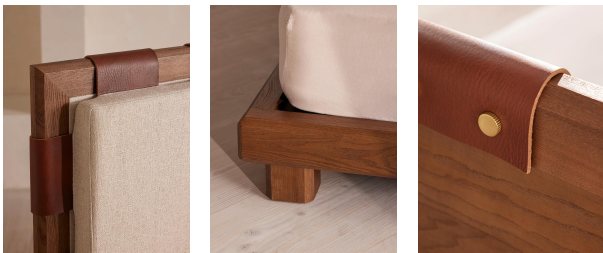

Barnaby Bed, King, Linen

€4,950 Regular

€4,208 Membership

Sizes

King, Super King

Product details

Leatherwork accents give our Barnaby bed an artisanal feel. Inspired by the linen textures found in the bedrooms at Soho Roc House, this bed features a removable headboard cushion, so that you can change the look depending on the mood and season. Leather straps around the headboard are punctuated with antique brass fixings against solid ash craftsmanship. Pair with our Wool sleeper Pillow Top Mattress for a comfy and cosy night's sleep.

Dimensions

Product dimensions: H120 x W168 x D214cm / H47.2 x W66.1 x D84.3"

Product weight: 97kg / 213.8lbs

Number of boxes: 2

Details

Assembly required: Yes

Care instructions: Dust often using a clean, soft, dry and lint-free cloth. Blot spills immediately and wipe with a clean, damp, cloth. We do not

Fabric: Linen

Feet: Plastic Glide

Filling: Foam

Footboard dimensions: H20 x W168 x D6cm

Frame: Ash Wood and Poplar Wood

Hardware: Steel bolts

Headboard dimensions: H120 x W168 x D12.5cm

Mattress size: UK King