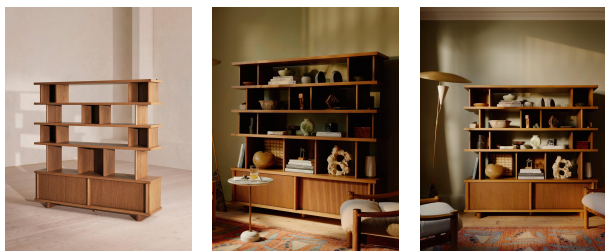

Marin Shelving Unit

€4,900 Regular

€4,165 Membership

Product details

You will find similar shelving units to the Marin design in Soho House Chicago, which this piece is inspired by. Crafted from solid American oak, the mid-tone finish and vertical grooved details echo the House's vintage aesthetic, with an array of alternating shelves that sit above a sideboard unit designed for multiple use, from book storage to displaying objects. Reinforced sliding doors below keep other storage elements hidden, with an internal shelf that can be adjusted to suit your needs. Use against the wall or as a divider to create different zones in the room.

Dimensions

Product dimensions: H170 x W170 x D38cm / H66.9 x W66.9 x D15"

Product weight: 144kg / 317.5lbs

Number of boxes: 3

Details

Adjustable shelf?: Yes

Assembly required: Yes

Care instructions: Dust often using a clean, soft, dry and lint-free cloth. Blot spills immediately and wipe with a clean, damp, cloth. We do not

Feet: Plastic Glide

Frame: American Oak Wood and MDF

Hardware: Metal support plates and sliding door mechanism

Removable legs: No