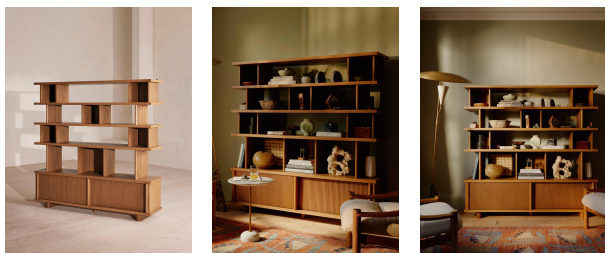

### Product details

You will find similar shelving units to the Marin design in Soho House Chicago, which this piece is inspired by. Crafted from solid American oak, the mid-tone finish and vertical grooved details echo the House's vintage aesthetic, with an array of alternating shelves that sit above a sideboard unit designed for multiple use, from book storage to displaying objects. Reinforced sliding doors below keep other storage elements hidden, with an internal shelf that can be adjusted to suit your needs. Use against the wall or as a divider to create different zones in the room.

### Dimensions

Product dimensions: H170 x W170 x D38cm / H66.9 x W66.9 x D15"

Product weight: 144kg / 317.5lbs

Number of boxes: 3