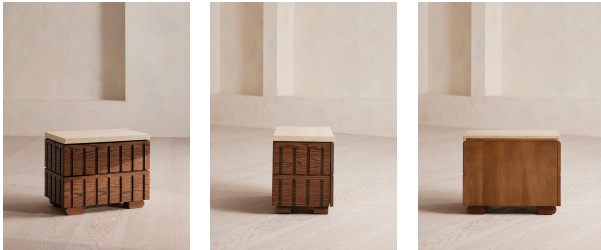

## Athens Bedside Table, Travertine

£1,395

Regular

£1,186

Membership

### Product details

The combination of dark wood and travertine material finishes seen with our Athens bedside table match back to the colour scheme of our Soho Roc House bedrooms for an easy way to bring the House home. A honed and filled travertine top has been sourced from Turkey, with two push-open drawers resting on solid timber feet. The cutaway pattern to the exterior creates three-dimensional depth and texture for the bedroom. Style as a pair either side of the bed.

- Bedside table with two drawers
- Brown stained oak
- Honed, filled travertine top
- Stone sourced from Turkey
- Push-open drawers
- Solid timber feet
- Cutaway pattern to exterior
- Inspired by Soho Roc House's bedroom colour scheme

### Dimensions

Product dimensions: H52 x W64 x D40cm / H20.5 x W25.2 x D15.7"

Product weight: 44.5kg / 98.1lbs

Packaged or boxed dimensions: H74 x W75 x D51cm / H29.1 x W29.3 x D19.9"

Packaged or boxed weight: 49kg / 108lbs