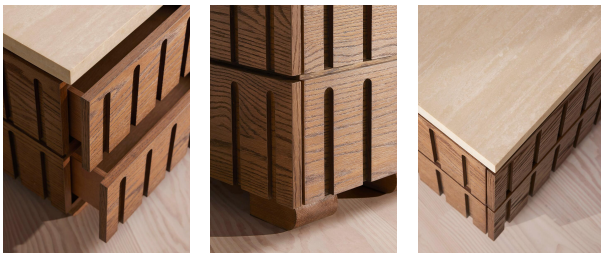

### Product details

The combination of dark wood and travertine material finishes seen with our Athens bedside table match back to the colour scheme of our Soho Roc House bedrooms for an easy way to bring the House home. A honed and filled travertine top has been sourced from Turkey, with two push-open drawers resting on solid timber feet. The cutaway pattern to the exterior creates three-dimensional depth and texture for the bedroom. Style as a pair either side of the bed.

- Bedside table with two drawers
- Brown stained oak
- Honed, filled travertine top
- Stone sourced from Turkey
- Push-open drawers
- Solid timber feet
- Cutaway pattern to exterior
- Inspired by Soho Roc House's bedroom colour scheme

### Dimensions

Product dimensions: H52 x W64 x D40cm / H20.5 x W25.2 x D15.7"

Product weight: 44.5kg / 98.1lbs

Packaged or boxed dimensions: H74 x W75 x D51cm / H29.1 x W29.3 x D19.9"

Packaged or boxed weight: 49kg / 108lbs