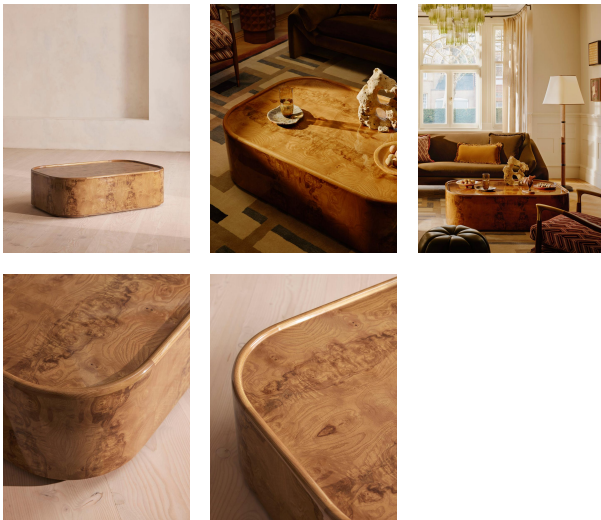

SOHO HOME

Dawson Coffee Table, Olive Ash Burl

€3,250 Regular

€2,763 Membership

Product details

The Dawson coffee table is our new way of showcasing burl in the home. Inspired by Soho House Paris and the classic aesthetic seen in every room, this piece displays the large, open swirl patterns of ash burl to bring warmth and depth to any interior scheme. The rounded, oblong shape adds softness with solid lip detail and V grooving around the perimeter for clean, sculptural lines, while the high-gloss lacquer finish creates lustrous shine. Foot glides subtly raise this coffee table off the floor to create an instant focal point in the room. Each of these coffee tables has natural variations in the wood, making each piece unique.

Dimensions

Product dimensions: H30 x W120 x D80cm / H11.8 x W47.2 x D31.5"

Product weight: 39kg / 86lbs

Details

Assembly required: No

Care instructions: For general cleaning, wipe with a damp soft clean cloth. Ensure the cloth is damp, not soaking wet and wipe in down strokes not