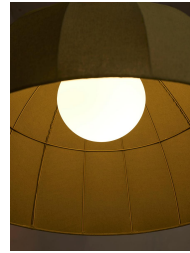

Maris Pendant, Olive

€585 Regular

€497 Membership

Available in

Natural

Green

Product details

The unique domed structure of our Maris pendant is inspired by the architectural design of our Farm Huts at Soho Farmhouse. Featuring a blackened brass frame and a pulled linen shade to bring warm and ambient lighting into any room, this ceiling light also has a milky-coloured glass diffuser around the bulb to soften the light level.

Dimensions

Product dimensions: H45 x W75 x D75cm / H18 x W30 x D29.5"

Product weight: 3kg / 6.6lbs

Packaged or boxed dimensions: H80 x W80 x D50cm / H31.5 x W31.5 x D19.7"

Packaged or boxed weight: 3kg / 6.6lbs