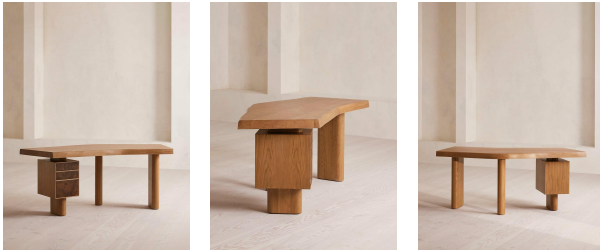

### Product details

The Arranmore desk combines solid oak legs with complementing accents of walnut burl, a veneer characterised by a rich chocolate brown colouring and cloud-like swirls. Echoing the shapes and finishes of Soho Roc House, the organic edge top rests on three solid pill-shaped timber legs to bring an angular dimension to your home office.

- Solid wood desk
- Mid-tone oak and walnut burl veneer drawer fronts
- Two small drawers and one larger drawer
- Faux organic-edge top
- Three solid pill-shaped timber legs
- Please allow an additional 5cm in the width of your space to take into account the curved shape of this desk
- Inspired by Soho Roc House

### Dimensions

Product dimensions: H78 x W187 x D88cm / H30.7 x W73.6 x D34.6"

Product weight: 77kg / 169.8lbs

Number of boxes: 2