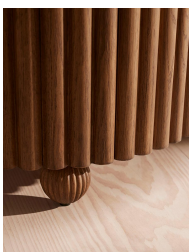

Dimensions

Product dimensions: H60 x W82 x D47.5cm / H23.6 x W32.3 x D18.7"

Product weight: 57kg / 125.7lbs

Packaged or boxed dimensions: H74 x W96 x D64cm / H28.9 x W37.8 x D25.2"

Packaged or boxed weight: 83kg / 183lbs