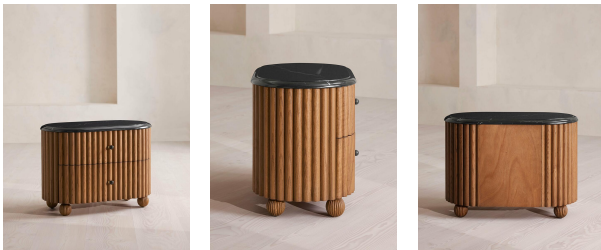

Carlisle Bedside Table, Black Marquina Marble, Large

£1,395

Regular

£1,186

Membership

Product details

Inspired by designs found at White City House, our large Carlisle bedside table has been intricately carved from mid-tone oak with a fluted finish for textural depth. Accents of Spanish black Marquina marble to the top and handles add a refined material contrast, with two drawers and the wraparound shape resting on solid oak bun feet.

- Two-drawer bedside table
- Fluted design
- Black Marquina marble top and handles
- Marble sourced from Spain
- Variations in the stone make each one unique
- Solid oak bun feet
- Inspired by White City House

Dimensions

Product dimensions: H60 x W82 x D47.5cm / H23.6 x W32.3 x D18.7"

Product weight: 57kg / 125.7lbs

Packaged or boxed dimensions: H74 x W96 x D64cm / H28.9 x W37.8 x D25.2"

Packaged or boxed weight: 83kg / 183lbs

Feet: Plastic Glide

Frame: Oak Wood and Plywood

Hardware: Steel Drawer Runners

Removable legs: Yes