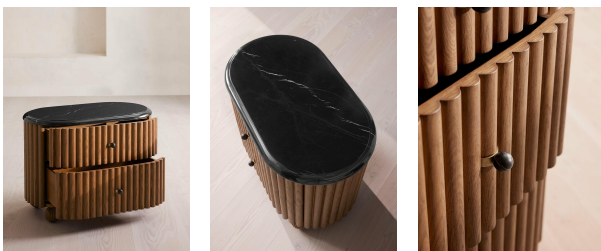

Carlisle Bedside Table, Black Marquina Marble, Large

£1,395

Regular

£1,186

Membership

Product details

Inspired by designs found at White City House, our large Carlisle bedside table has been intricately carved from mid-tone oak with a fluted finish for textural depth. Accents of Spanish black Marquina marble to the top and handles add a refined material contrast, with two drawers and the wraparound shape resting on solid oak bun feet.

- Two-drawer bedside table
- Fluted design
- Black Marquina marble top and handles
- Marble sourced from Spain
- Variations in the stone make each one unique
- Solid oak bun feet
- Inspired by White City House

Dimensions

Product dimensions: H60 x W82 x D47.5cm / H23.6 x W32.3 x D18.7"

Product weight: 57kg / 125.7lbs

Packaged or boxed dimensions: H74 x W96 x D64cm / H28.9 x W37.8 x D25.2"

Packaged or boxed weight: 83kg / 183lbs

Feet: Plastic Glide

Frame: Oak Wood and Plywood

Hardware: Steel Drawer Runners

Removable legs: Yes