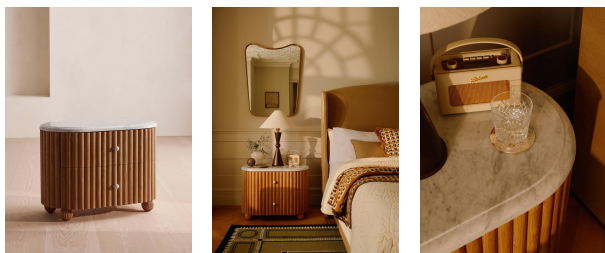

### Product details

Inspired by designs found at White City House, our large Carlisle bedside table has been intricately carved from a natural-tone oak with a fluted finish for textural depth. Accents of polished Italian Carrara marble to the top and handles add a refined material contrast, with two drawers and the wraparound shape resting on solid oak bun feet.

### Dimensions

Product dimensions: H60 x W82 x D47.5cm / H23.6 x W32.3 x D18.7"

Product weight: 57kg / 125.7lbs

Packaged or boxed dimensions: H74 x W96 x D64cm / H28.9 x W37.8 x D25.2"

Packaged or boxed weight: 83kg / 183lbs