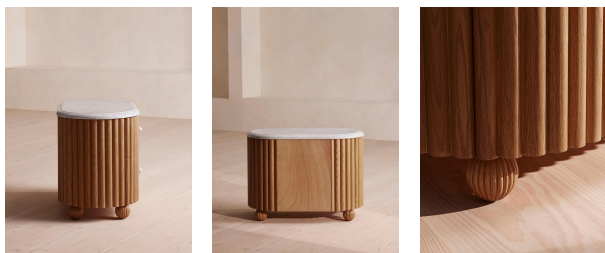

### Product details

Inspired by designs found at White City House, our large Carlisle bedside table has been intricately carved from a natural-tone oak with a fluted finish for textural depth. Accents of polished Italian Carrara marble to the top and handles add a refined material contrast, with two drawers and the wraparound shape resting on solid oak bun feet.

### Dimensions

Product dimensions: H60 x W82 x D47.5cm / H23.6 x W32.3 x D18.7"

Product weight: 57kg / 125.7lbs

Packaged or boxed dimensions: H74 x W96 x D64cm / H28.9 x W37.8 x D25.2"

Packaged or boxed weight: 83kg / 183lbs