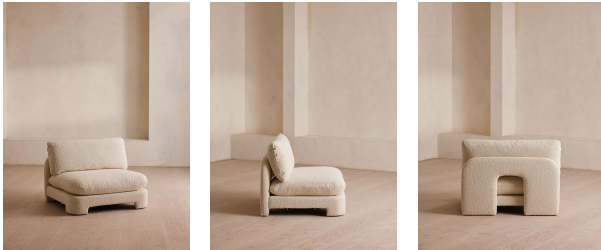

## Odell Modular Sofa, Armless Module, Boucle, Natural

£1,695

Regular

£1,441

Membership

### Dimensions

Product dimensions: H76 x W106 x D95cm / H30 x W41.7 x D37.4"

Product weight: 39.2kg / 86.4lbs

Packaged or boxed dimensions: H80 x W106 x D95cm / H31.5 x W41.7 x D37.4"

Packaged or boxed weight: 58kg / 127.9lbs

## Odell Modular Sofa, Corner Module, Boucle, Natural

£1,895

Regular

£1,611

Membership