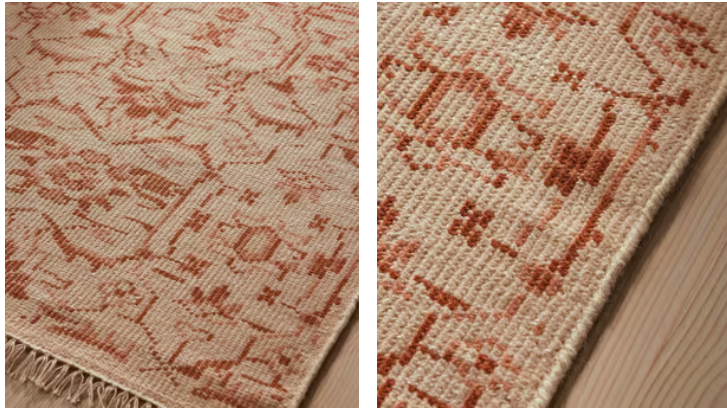

SOHO HOME

Silvanus Rug, Rust, 90 x 350cm

€1,850 Regular price

€1,573 Member price

Our Silvanus rug is inspired by a damask motif found in Babington House. Hand-knotted in India by skilled artisans, each rug takes up to six months to craft with 22 knots per square inch for extra durability and comfort. Layer under a sofa or table for an instant pop of pattern and texture.

Dimensions

Dimensions: H350 x W95 x D1cm / H11'5" x W3'1" x D0.4"

Weight: 15kg / 33.1lbs

Packaged dimensions: H91 x W17 x D17cm / H35.8 x W6.7 x D6.7"

Packaged weight: 15kg / 33.1lbs

Details

Composition: Pile: 100% Wool, Base: 95% Cotton, 5% Viscose - Overall: 50% Cotton, 47% Wool, 3% Viscose

Available in 2 sizes

75 x 250cm (H250 x W75 x D1cm / H8'2" x W2'5" x D0.4")

90 x 350cm (H350 x W95 x D1cm / H11'5" x W3'1" x D0.4")