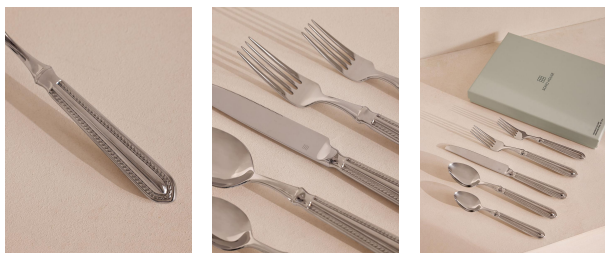

SOHO HOME

Randwick Cutlery, Set Of 20

€440 Regular

€374 Membership

Product details

Our Randwick cutlery is a modern take on traditional flatware, inspired by Soho House Paris. The shape references its classic design with a weighted handle and tear-drop edge, as well as twisted rope detail for an element of texture.

Dimensions

Product dimensions: H27 x W18.5 x D35cm / H10.6 x W7.3 x D13.8"

Product weight: 0.63kg / 1.4lbs

Packaged or boxed dimensions: H39 x W29 x D37cm / H15.4 x W11.2 x D14.4"

Packaged or boxed weight: 12.95kg / 28.5lbs

Number of boxes: 5

Details

Additional dimensions: Dinner Knife: H1.9 x W2 x L24cm / Dinner Spoon: H2.5 x W4 x L21cm / Dinner Fork: H2.9 x W2.4 x L21.5cm / Teaspoon: H1.7 x W3.2 x L18cm / Salad Fork: H2.5 x W2.1 x L17.1cm