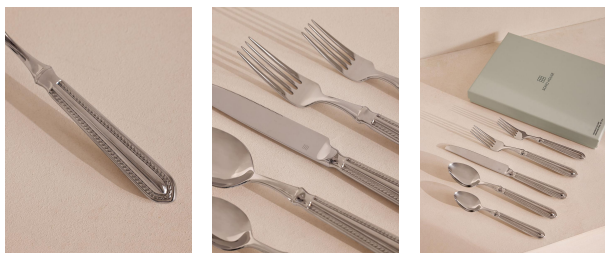

SOHO HOME

Randwick Cutlery, Set Of 20

€440 Regular

€374 Membership

Product details

Our Randwick cutlery is a modern take on traditional flatware, inspired by Soho House Paris. The shape references its classic design with a weighted handle and tear-drop edge, as well as twisted rope detail for an element of texture.

Dimensions

Product dimensions: H27 x W18.5 x D35cm / H10.6 x W7.3 x D13.8"

Product weight: 0.6kg / 1.3lbs

Packaged or boxed dimensions: H39 x W29 x D37cm / H15.4 x W11.2 x D14.4"

Packaged or boxed weight: 13kg / 28.7lbs

Number of boxes: 5

Details

Additional dimensions: Dinner Knife: H1.9 x W2 x L24cm / Dinner Spoon: H2.5 x W4 x L21cm / Dinner Fork: H2.9 x W2.4 x L21.5cm / Teaspoon: H1.7 x W3.2 x L18cm / Salad Fork: H2.5 x W2.1 x L17.1cm