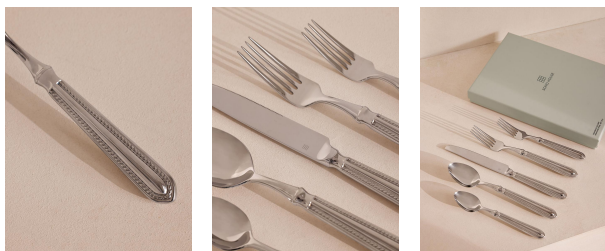

SOHO HOME

Randwick Cutlery, Set Of 20

€445 Regular

€378 Membership

Product details

Our Randwick cutlery is a modern take on traditional flatware, inspired by Soho House Paris. The shape references its classic design with a weighted handle and tear-drop edge, as well as twisted rope detail for an element of texture.

Dimensions

Product dimensions: H27 x W18.5 x D35cm / H10.6 x W7.3 x D13.8"

Product weight: 1kg / 2.2lbs

Packaged or boxed dimensions: H39 x W3 x D37cm / H15.4 x W1.2 x D14.4"

Number of boxes: 4

Details

Additional dimensions: Dinner Knife: H1.9 x W2 x L24cm / Dinner Spoon: H2.5 x W4 x L21cm / Dinner Fork: H2.9 x W2.4 x L21.5cm / Teaspoon: H1.7 x W3.2 x L18cm / Salad Fork: H2.5 x W2.1 x L17.1cm
Assembly required: No