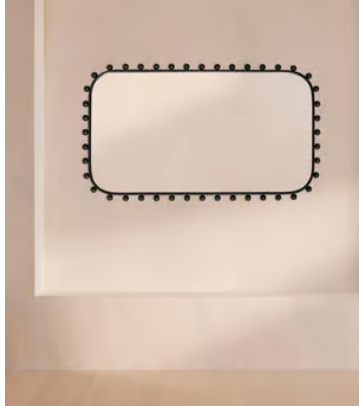

SOHO HOME

Lovina Mirror

€1,050 Regular price

€893 Member price

The rectangular silhouette of this mirror is made from powder-coated, blackened brass that's designed to be bathroom safe.

A rectangular frame with curved corners mirrors the silhouettes seen throughout White City House, decorated with orb-shaped embellishments.

Composition: Brass

Wall fixtures included: No

Wall leaning only: No

Watertight: Yes