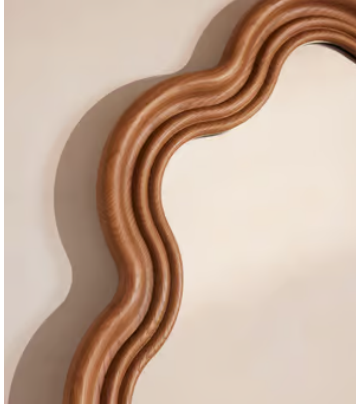

SOHO HOME

Palermo Mirror

€2,550 Regular price

€2,168 Member price

The wavy silhouette of this mirror is carved from solid, mid-toned ash wood with a stained finish

Inspired by the silhouettes seen throughout White City House, the Palermo mirror has a rippled, grooved edge carved from solid ash wood with a stained, mid-toned finish.