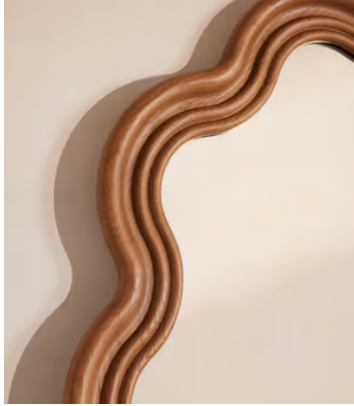

## Palermo Mirror

€2,600 Regular price

€2,210 Member price

The wavy silhouette of this mirror is carved from solid, mid-toned ash wood with a stained finish

Inspired by the silhouettes seen throughout White City House, the Palermo mirror has a rippled, grooved edge carved from solid ash wood with a stained, mid-toned finish.