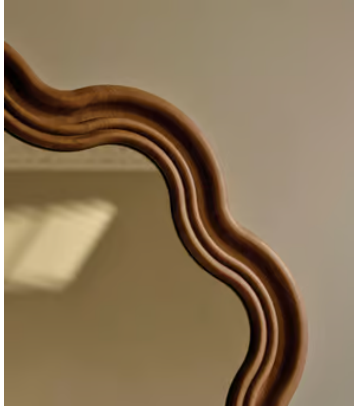

## Palermo Mirror

€2,600 Regular price

€2,210 Member price

The wavy silhouette of this mirror is carved from solid, mid-toned ash wood with a stained finish

Inspired by the silhouettes seen throughout White City House, the Palermo mirror has a rippled, grooved edge carved from solid ash wood with a stained, mid-toned finish.