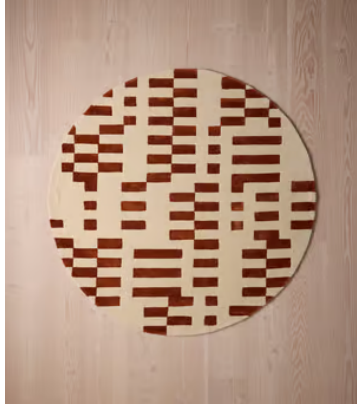

## Raya Rug, Rust Round 200 x 200cm

€1,450 Regular price

€1,233 Member price

Referencing the geometric patterns at White City House, the round Raya rug features a bold, linear pattern designed by our in-house team. Hand-tufted by a group of skilled artisans in India, a contrasting wool and viscose pile creates texture and sheen underfoot.