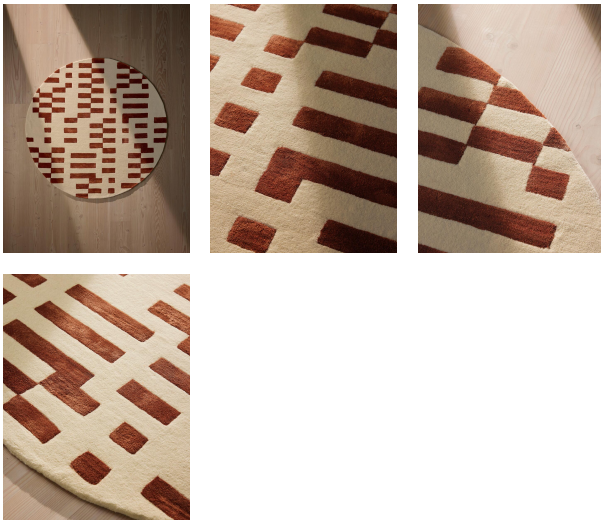

Raya Rug, Rust, Round, 200 X 200cm

£795 Regular

£676 Membership

Product details

Referencing the geometric patterns at White City House, the round Raya rug features a bold, linear pattern designed by our in-house team. Hand-tufted by a group of skilled artisans in India, a contrasting wool and viscose pile creates texture and sheen underfoot.

- Geometric pattern
- Wool and viscose pile
- Designed in-house
- An extension of our Raya rug range
- Available in Black and Rust
- Inspired by White City House

Dimensions

Product dimensions: H202 x W200 x D1cm / H6'7" x W6'6" x D0.8"

Composition: Pile: 52% Wool, 48% Viscose - Base: 96% Polyester, 4% Viscose - Overall: 47% Wool, 44% Viscose, 9% Polyester

Construction: Hand Tufted

Pile: Wool