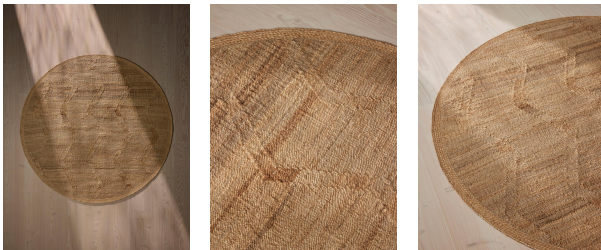

SOHO HOME

Arta Rug, Round 200 X 200cm

€845 Regular

€718 Membership

Product details

We have placed the subtleties of jute's natural fibres centrestage with our Arta rug. The flatwoven zig-zag design is formed by the weave construction, with the change in direction of the yarn highlighting the natural variations of colour and texture. Every rug has different variations, meaning each one is unique to the next, for a special accent piece in the home. The warm, neutral tones complement any colour scheme and also work with timber, stone or ceramic floor tiles to add warmth and tactility, as well as durability. This round style works well in an entryway or the dining room, as seen in our country Houses.

Dimensions

Product dimensions: H200 x W200 x D1cm / H6'6" x W6'6" x D0.8"

Product weight: 21kg / 46.3lbs

Packaged or boxed dimensions: H203 x W20 x D20cm / H79.9 x W7.9 x D7.9"

Packaged or boxed weight: 21kg / 46.3lbs

Composition: 100% Jute

Construction: Flatweave

Pile: Jute