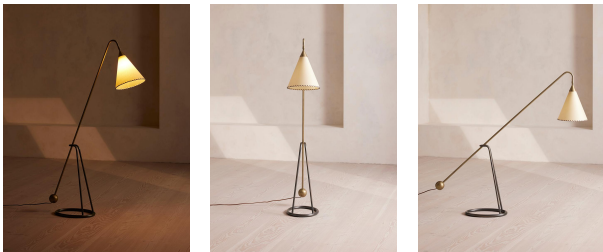

SOHO HOME

Beatrice Floor Lamp

€775 Regular

€659 Membership

Product details

The angular silhouette of this floor lamp is topped with a neutral-toned parchment shade laced with contrasting leather.

With an angular silhouette similar to traditional task lamps, the Beatrice floor lamp has an antiqued brass finish to evoke the historical surroundings of Soho House Amsterdam. It's fitted with pivoting mechanisms at the top and bottom to adjust the angle of the light.

Dimensions

Product dimensions: H171 x W31 x D78cm / H67 x W12 x D31"

Product weight: 10kg / 22lbs

Packaged or boxed dimensions: H42 x W61 x D181cm / H16.5 x W24 x D71.3"

Packaged or boxed weight: 10kg / 22lbs

Details

Assembly required: Yes

Base dimensions: H171 x W31 x D31cm

Bulb required: 1 / E26

Bulb style: Tala 6W Globe LED

Bulb(s) included: No

Cable length: 180cm

Care instructions: Clean with a soft dry cloth only. Do not use polishing agents, harsh chemicals or abrasive cleaners as they may damage the finish.

Always switch off the electricity supply before cleaning.

Dimmable: Yes, all portable lighting comes with an inline dimmer on the cable

Electrician required: No

IP Rating: IP20

Lighting Certification UK: CE

Shade dimensions: H27 x D28cm

Voltage: 220-240V