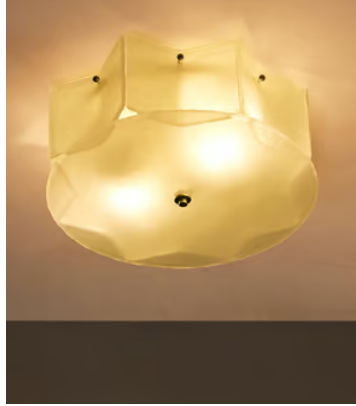

SOHO HOME

Quinn Flush Light, IP44

€635 Regular price

€540 Member price

Sand-blasted glass panels are inverted to create the star-shaped silhouette of this ceiling light.

Antiqued brass pieces together the inverted, sand-blasted glass panels that create the Quinn ceiling light. Its unique silhouette is inspired by the interiors of Little House Balham.

Dimensions

Product dimensions: H18 x W40 x D40cm / H7 x W16 x D16"

Product weight: 8kg / 17.6lbs

Packaged or boxed dimensions: H30 x W51 x D51cm / H11.8 x W20.1 x D20.1"

Packaged or boxed weight: 8kg / 17.6lbs