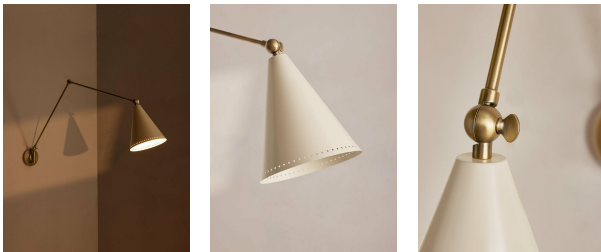

### Product details

Great for adding a subtle glow or redirecting light where you need it, our Vincent wall light features a functional articulating arm, which can move side to side or up and down. A powder-coated shade in cream creates a soft light, ideal for cosy corners or a welcoming entryway. Perforated detail along the edge of the shade and solid brass accents echo the vintage interiors of Shoreditch House.

- Articulating wall light
- Adjustable arm moves side to side or up and down
- Powder-coated shade in cream pantone
- Perforated holes along edge of shade
- Solid brass arm and back plate
- Inspired by Shoreditch House