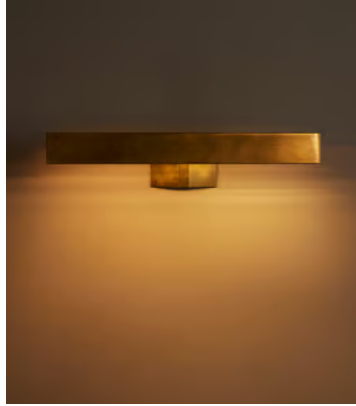

SOHO HOME

Enrica Picture Light, 18"

€385 Regular price

€327 Member price

Recreate the Soho House art aesthetic in your own home with our Enrica picture light. Designed to complement your artworks' surroundings, this functional and adjustable design has been crafted using solid brass, which will patina over time. Available in two sizes, use it to add character and personality, as we would in Shoreditch House with multiple picture walls.

Dimensions

Dimensions: H10 x W46 x D22cm / H4 x W18 x D9"

Weight: 2kg / 4.4lbs

Packaged dimensions: H52 x W51 x D83cm / H20.5 x W20.1 x D32.7"

Packaged weight: 2kg / 4.4lbs

Details

Assembly required: Yes - Specialist