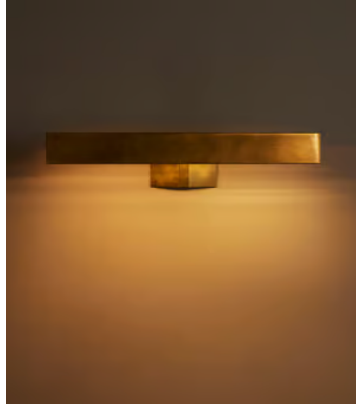

SOHO HOME

Enrica Picture Light, 18"

€510 Regular price

€434 Member price

Recreate the Soho House art aesthetic in your own home with our Enrica picture light. Designed to complement your artworks' surroundings, this functional and adjustable design has been crafted using solid brass, which will patina over time. Available in two sizes, use it to add character and personality, as we would in Shoreditch House with multiple picture walls.

Dimensions

Dimensions: H10 x W46 x D22cm / H4 x W18 x D9"

Weight: 2kg / 4.4lbs

Packaged dimensions: H52 x W51 x D83cm / H20.5 x W20.1 x D32.7"

Packaged weight: 2kg / 4.4lbs

Details

Assembly required: Yes - Specialist