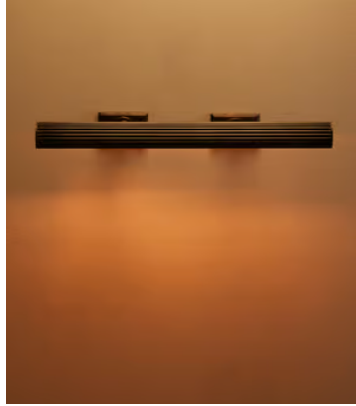

SOHO HOME

Ashby Picture Light, 24"

€620 Regular price

€527 Member price

Recreate the Soho House art aesthetic in your own home with our Ashby picture light. Designed to complement your artworks' surroundings, this functional and adjustable design has been crafted using aged, real solid brass for a vintage look with ribbed detail. Available in two sizes, use it to add character and personality, as we would in Soho House Hong Kong with multiple picture walls.

Dimensions

Dimensions: H7 x W70 x D24cm / H3 x W28 x D9"

Weight: 3kg / 6.6lbs

Packaged dimensions: H15 x W70 x D35cm / H5.9 x W27.6 x D13.8"

Packaged weight: 3kg / 6.6lbs

Details

Assembly required: Yes - Specialist