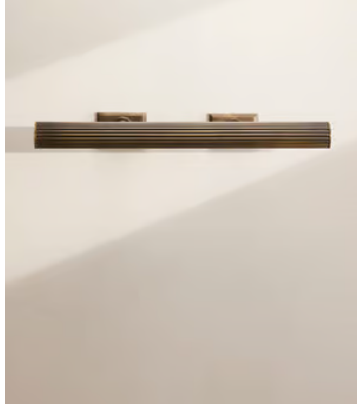

SOHO HOME

Ashby Picture Light, 24"

€620 Regular price

€527 Member price

Recreate the Soho House art aesthetic in your own home with our Ashby picture light. Designed to complement your artworks' surroundings, this functional and adjustable design has been crafted using aged, real solid brass for a vintage look with ribbed detail. Available in two sizes, use it to add character and personality, as we would in Soho House Hong Kong with multiple picture walls.

Dimensions

Dimensions: H7 x W70 x D24cm / H3 x W28 x D9"

Weight: 3kg / 6.6lbs

Packaged dimensions: H15 x W70 x D35cm / H5.9 x W27.6 x D13.8"

Packaged weight: 3kg / 6.6lbs

Details

Assembly required: Yes - Specialist