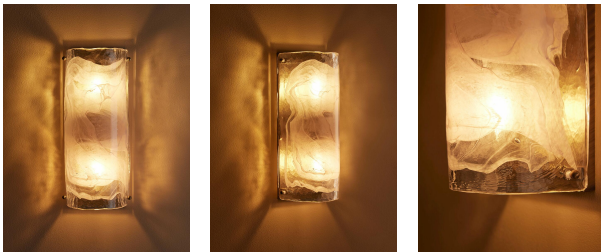

### Product details

Venetian glass is famous for its unparalleled quality and craftsmanship, and marbled finish - as seen with our Emmanuel wall light. Handmade in Italy, each pane of glass is unique to the next in swirls of soft peach, with real brass accents. Inspired by Shoreditch House, place in the hallway for a warm and inviting entrance with subtle opulence.

- Handmade in Italy
- Irregular pattern on each glass pane
- Soft peach-coloured hues
- Each design is unique to the next
- Real brass accents
- Inspired by Shoreditch House