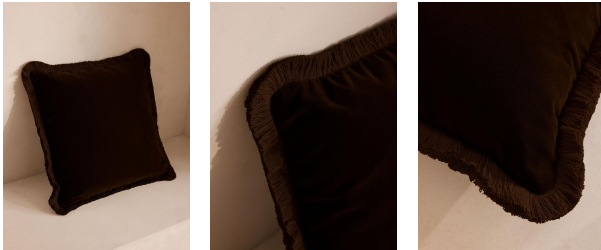

Margeaux Square Cushion, Chocolate

€205 Regular

€174 Membership

Available in

- | | |
|--|---|
|  Porcelain |  Taupe |
|  Lichen |  Grey Blue |
|  Mustard |  Rust |
|  Olive |  Camel |
|  Antique Rose |  Chocolate |

Available in

Square, Large Square

Product details

Our feather-filled Margeaux cushions are covered in a plush cotton velvet with block-coloured eyelash fringing for enhanced texture. Available in a wide range of shades, they're perfect for adding colour and comfort to sofas, beds and armchairs.

Dimensions

Product dimensions: H50 x W50 x D10cm / H19.7 x W19.7 x D3.9"

Product weight: 1kg / 2.2lbs

Packaged or boxed dimensions: H59 x W79 x D49cm / H23.2 x W31.1 x D19.3"

Packaged or boxed weight: 1kg / 2.2lbs

Details

Assembly required: No

Care instructions: Dry clean only

Closure: Zip

Composition: 85% Cotton, 15% Polyester

Construction: Woven

Filling: Feather Pad

Rug style: Classic