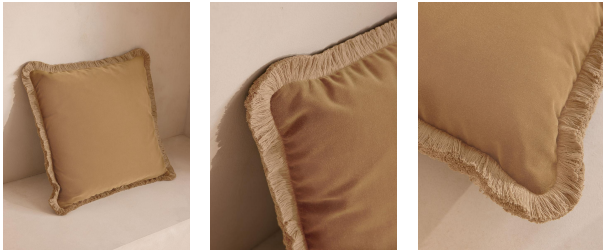

Margeaux Square Cushion, Camel

€205 Regular

€174 Membership

Available in

- | | |
|--|---|
|  Porcelain |  Taupe |
|  Lichen |  Grey Blue |
|  Mustard |  Rust |
|  Olive |  Camel |
|  Antique Rose |  Chocolate |

Available in

Square, Large Square

Product details

Our feather-filled Margeaux cushions are covered in a plush cotton velvet with block-coloured eyelash fringing for enhanced texture. Available in a wide range of shades, they're perfect for adding colour and comfort to sofas, beds and armchairs.

Dimensions

Product dimensions: H50 x W50 x D10cm / H19.7 x W19.7 x D3.9"

Product weight: 1kg / 2.2lbs

Packaged or boxed dimensions: H59 x W79 x D49cm / H23.2 x W31.1 x D19.3"

Packaged or boxed weight: 1kg / 2.2lbs

Details

Assembly required: No

Care instructions: Dry clean only

Closure: Zip

Composition: 85% Cotton, 15% Polyester

Construction: Woven

Filling: Feather Pad

Rug style: Classic