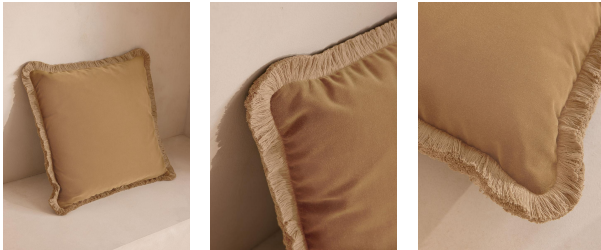

Margeaux Square Cushion, Camel

€205 Regular

€174 Membership

Available in

- | | |
|--|---|
|  Lichen |  Grey Blue |
|  Mustard |  Rust |
|  Olive |  Camel |
|  Antique Rose |  Chocolate |

Available in

Square, Large Square

Product details

Our feather-filled Margeaux cushions are covered in a plush cotton velvet with block-coloured eyelash fringing for enhanced texture. Available in a wide range of shades, they're perfect for adding colour and comfort to sofas, beds and armchairs.

Dimensions

Product dimensions: H50 x W50 x D10cm / H19.7 x W19.7 x D3.9"

Product weight: 1kg / 2.2lbs

Packaged or boxed dimensions: H59 x W79 x D49cm / H23.2 x W31.1 x D19.3"

Packaged or boxed weight: 15kg / 33.1lbs

Details

Assembly required: No

Care instructions: Dry clean only

Closure: Zip

Composition: 85% Cotton, 15% Polyester

Construction: Woven

Filling: Feather Pad

Rug style: Classic