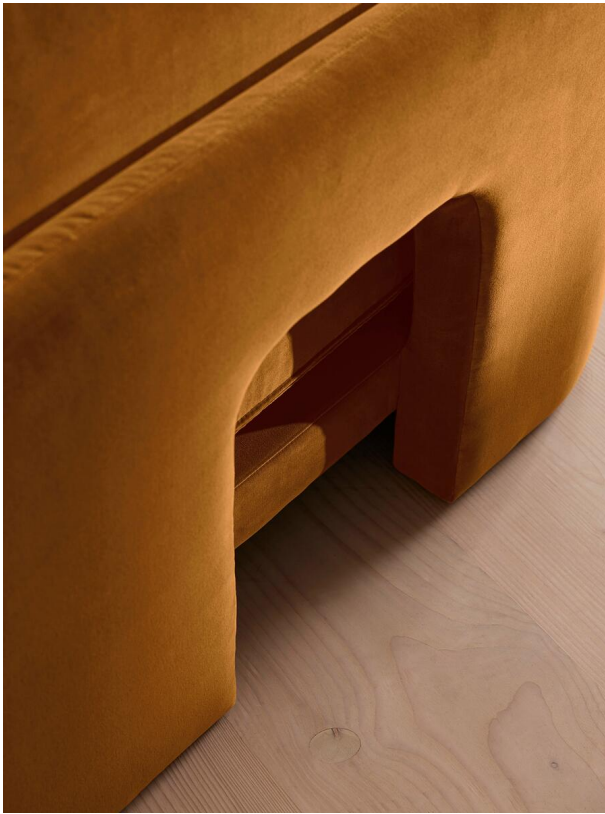

Details

Care instructions: Professional upholstery cleaning only

Composition: 85% Cotton, 15% Polyester (100% Cotton Pile)

Filling: Feather, foam and fibre

Frame: Birch and engineered hardwood

SOHO HOME

Odell Modular Sofa, Corner Module, Velvet, Mustard

Details

Care instructions: Professional upholstery cleaning only

Composition: 85% Cotton, 15% Polyester (100% Cotton Pile)

Filling: Feather, foam and fibre

Frame: Birch and engineered hardwood

SOHO HOME

Odell Modular Sofa, Right Arm Module, Velvet, Mustard