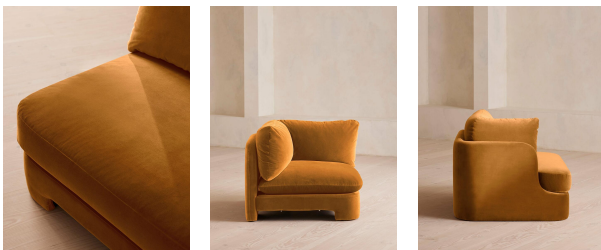

Details

Care instructions: Professional upholstery cleaning only

Composition: 85% Cotton, 15% Polyester (100% Cotton Pile)

Filling: Feather, foam and fibre

Frame: Birch and engineered hardwood