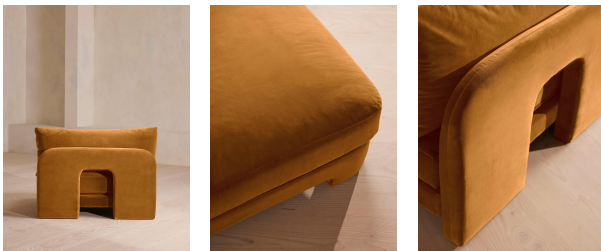

SOHO HOME

Odell Modular Sofa, Armless Module, Velvet, Mustard

£1,695

Regular

£1,441

Membership

Available in

-  Boucle Natural
-  Velvet Camel
-  Velvet Lichen
-  Velvet Olive
-  Velvet Royal Blue
-  Velvet Taupe
-  Velvet Antique Rose
-  Velvet Grey Blue
-  Velvet Mustard
-  Velvet Porcelain
-  Velvet Rust

Dimensions

Product dimensions: H76 x W106 x D95cm / H30 x W41.7 x D37.4"

Product weight: 39.2kg / 86.4lbs

Packaged or boxed dimensions: H80 x W106 x D95cm / H31.5 x W41.7 x D37.4"

Packaged or boxed weight: 58kg / 127.9lbs

Details

Care instructions: Professional upholstery cleaning only

Composition: 85% Cotton, 15% Polyester (100% Cotton Pile)

Filling: Feather, foam and fibre

Frame: Birch and engineered hardwood

SOHO HOME

Odell Modular Sofa, Corner Module, Velvet, Mustard

Details

Care instructions: Professional upholstery cleaning only

Composition: 85% Cotton, 15% Polyester (100% Cotton Pile)

Filling: Feather, foam and fibre

Frame: Birch and engineered hardwood

SOHO HOME

Odell Modular Sofa, Left Arm Module, Velvet, Mustard