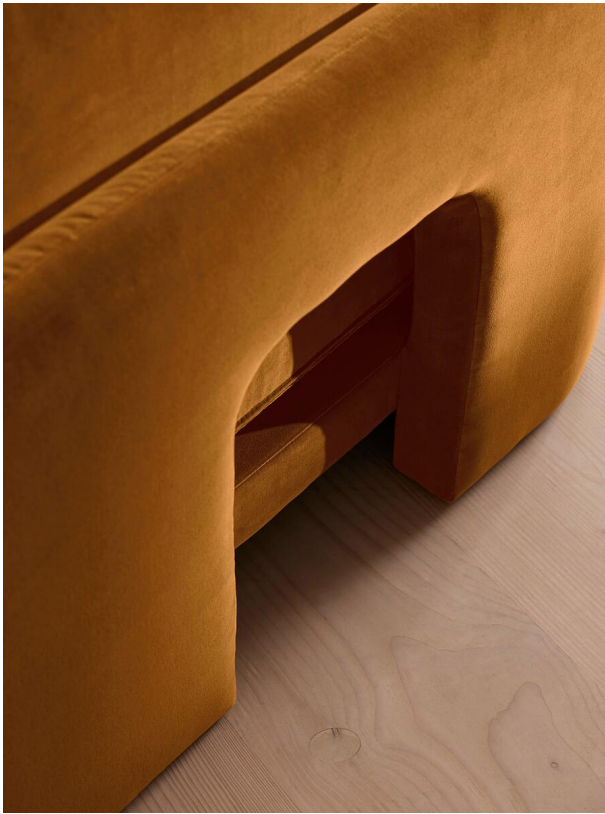

Details

Care instructions: Professional upholstery cleaning only

Composition: 85% Cotton, 15% Polyester (100% Cotton Pile)

Filling: Feather, foam and fibre

Frame: Birch and engineered hardwood

SOHO HOME

Odell Modular Sofa, Corner Module, Velvet, Mustard

Details

Care instructions: Professional upholstery cleaning only

Composition: 85% Cotton, 15% Polyester (100% Cotton Pile)

Filling: Feather, foam and fibre

Frame: Birch and engineered hardwood

SOHO HOME

Odell Modular Sofa, Left Arm Module, Velvet, Mustard