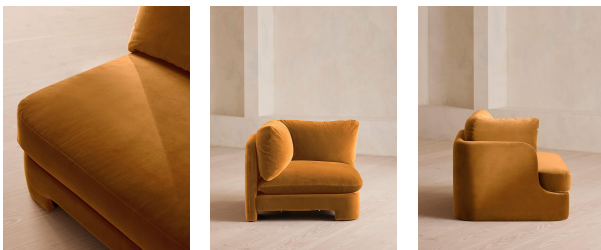

SOHO HOME

Odell Modular Sofa, Armless Module, Velvet, Mustard

£1,695

Regular

£1,441

Membership

Available in

-  Boucle Natural
-  Velvet Camel
-  Velvet Lichen
-  Velvet Olive
-  Velvet Royal Blue
-  Velvet Taupe
-  Velvet Antique Rose
-  Velvet Grey Blue
-  Velvet Mustard
-  Velvet Porcelain
-  Velvet Rust

Dimensions

Product dimensions: H76 x W106 x D95cm / H30 x W41.7 x D37.4"

Product weight: 39.2kg / 86.4lbs

Packaged or boxed dimensions: H80 x W106 x D95cm / H31.5 x W41.7 x D37.4"

Packaged or boxed weight: 58kg / 127.9lbs

Details

Care instructions: Professional upholstery cleaning only

Composition: 85% Cotton, 15% Polyester (100% Cotton Pile)

Filling: Feather, foam and fibre

Frame: Birch and engineered hardwood

SOHO HOME

Odell Modular Sofa, Corner Module, Velvet, Mustard

Details

Care instructions: Professional upholstery cleaning only

Composition: 85% Cotton, 15% Polyester (100% Cotton Pile)

Filling: Feather, foam and fibre

Frame: Birch and engineered hardwood

SOHO HOME

Odell Modular Sofa, Left Arm Module, Velvet, Mustard