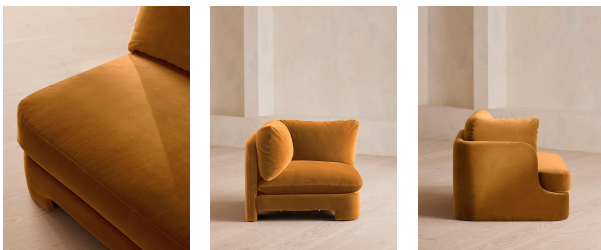

SOHO HOME

Odell Modular Sofa, Armless Module, Velvet, Mustard

£1,695

Regular

£1,441

Membership

Available in

-  Boucle Natural
-  Velvet Camel
-  Velvet Lichen
-  Velvet Olive
-  Velvet Royal Blue
-  Velvet Taupe
-  Velvet Antique Rose
-  Velvet Grey Blue
-  Velvet Mustard
-  Velvet Porcelain
-  Velvet Rust

Details

Care instructions: Professional upholstery cleaning only

Composition: 85% Cotton, 15% Polyester (100% Cotton Pile)

Filling: Feather, foam and fibre

Frame: Birch and engineered hardwood

SOHO HOME

Odell Modular Sofa, Corner Module, Velvet, Mustard

Dimensions

Product dimensions: H76 x W95 x D95cm / H30 x W37 x D37"

Product weight: 44.2kg / 97.4lbs

Packaged or boxed dimensions: H80 x W106 x D95cm / H31.5 x W41.7 x D37.4"

Packaged or boxed weight: 58kg / 127.9lbs

Details

Care instructions: Professional upholstery cleaning only

Composition: 85% Cotton, 15% Polyester (100% Cotton Pile)

Filling: Feather, foam and fibre

Frame: Birch and engineered hardwood

SOHO HOME

Odell Modular Sofa, Left Arm Module, Velvet, Mustard