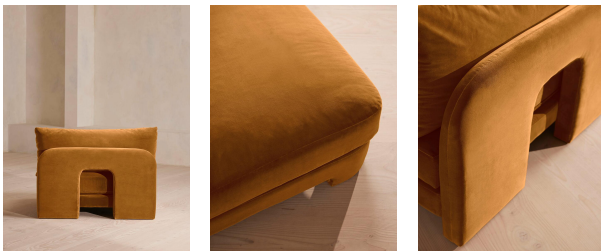

Dimensions

Product dimensions: H76 x W106 x D95cm / H30 x W41.7 x D37.4"

Product weight: 39.2kg / 86.4lbs

Packaged or boxed dimensions: H80 x W106 x D95cm / H31.5 x W41.7 x D37.4"

Packaged or boxed weight: 58kg / 127.9lbs

Details

Care instructions: Professional upholstery cleaning only

Composition: 85% Cotton, 15% Polyester (100% Cotton Pile)

Filling: Feather, foam and fibre

Frame: Birch and engineered hardwood

SOHO HOME

Odell Modular Sofa, Corner Module, Velvet, Mustard

Dimensions

Product dimensions: H76 x W95 x D95cm / H30 x W37 x D37"

Product weight: 44.2kg / 97.4lbs

Packaged or boxed dimensions: H80 x W106 x D95cm / H31.5 x W41.7 x D37.4"

Packaged or boxed weight: 58kg / 127.9lbs

Details

Care instructions: Professional upholstery cleaning only

Composition: 85% Cotton, 15% Polyester (100% Cotton Pile)

Filling: Feather, foam and fibre

Frame: Birch and engineered hardwood

SOHO HOME

Odell Modular Sofa, Left Arm Module, Velvet, Mustard