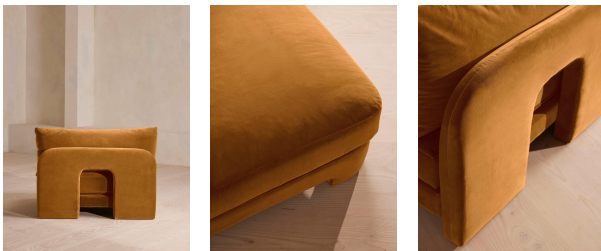

Dimensions

Product dimensions: H76 x W106 x D95cm / H30 x W42 x D37.4"

Product weight: 48.6kg / 107.1lbs

Packaged or boxed dimensions: H80 x W106 x D95cm / H31.5 x W41.7 x D37.4"

Packaged or boxed weight: 58kg / 127.9lbs