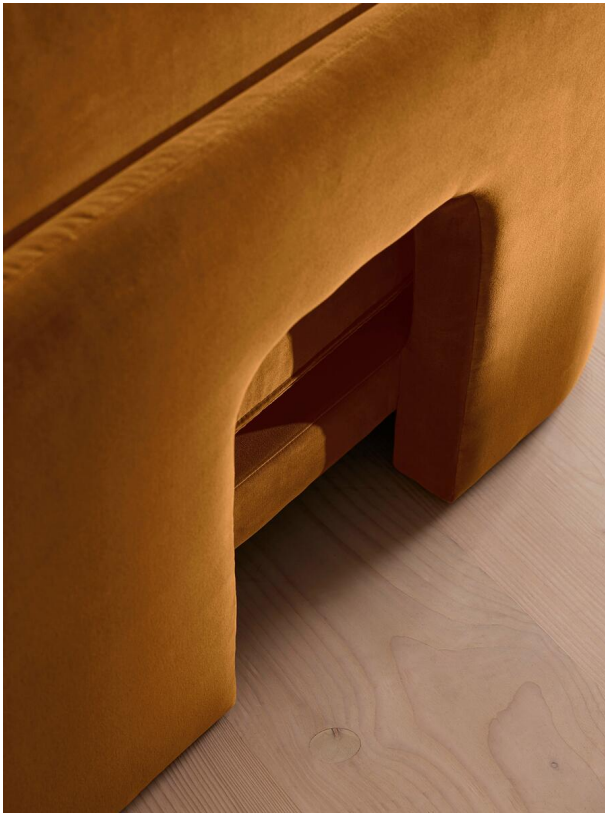

SOHO HOME

Odell Modular Sofa, Armless Module, Velvet, Mustard

£1,695

Regular

£1,441

Membership

Available in

-  Boucle Natural
-  Velvet Camel
-  Velvet Lichen
-  Velvet Olive
-  Velvet Royal Blue
-  Velvet Taupe
-  Velvet Antique Rose
-  Velvet Grey Blue
-  Velvet Mustard
-  Velvet Porcelain
-  Velvet Rust

Details

Care instructions: Professional upholstery cleaning only

Composition: 85% Cotton, 15% Polyester (100% Cotton Pile)

Filling: Feather, foam and fibre

Frame: Birch and engineered hardwood

SOHO HOME

Odell Modular Sofa, Corner Module, Velvet, Mustard

Details

Care instructions: Professional upholstery cleaning only

Composition: 85% Cotton, 15% Polyester (100% Cotton Pile)

Filling: Feather, foam and fibre

Frame: Birch and engineered hardwood

SOHO HOME

Odell Modular Sofa, Left Arm Module, Velvet, Mustard