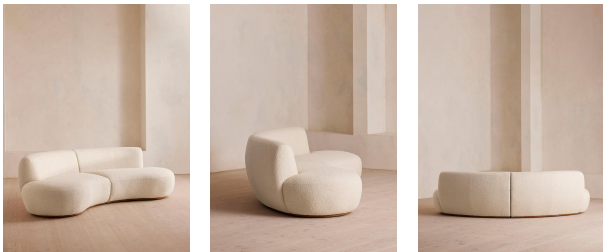

Aline Serpentine Modular Sofa, Three Seater, Natural Boucle

€4,400 Regular

€3,740 Membership

Available in

- | | | | |
|---|---------------------|---|-------------------|
|  | Velvet Rust |  | Velvet Lichen |
|  | Velvet Camel |  | Velvet Royal Blue |
|  | Velvet Porcelain |  | Velvet Mustard |
|  | Velvet Olive |  | Velvet Taupe |
|  | Velvet Antique Rose |  | Velvet Grey Blue |
|  | Boucle Natural | | |

Sizes

Three Seater Sofa, Four Seater Sofa

Product details

Our Aline Serpentine sofa recreates the relaxed, sociable atmosphere of Soho House Stockholm. Upholstered in soft boucle, this modular design consists of three parts: a left, right and middle section, which can be arranged into your desired shape. Its curvaceous shape brings people together, making it ideal for long afternoon conversations and evening get-togethers. Available in a range of colors, the palette is full of rich Art Deco-inspired shades that are drawn from - and complementary to - Sweden's historic architecture.

Dimensions

Product dimensions: H74 x W182 x D107cm / H29.1 x W71.7 x D42.1"

Product weight: 51kg / 112.4lbs

Packaged or boxed dimensions: H69 x W112 x D79cm / H27.1 x W44 x D31"

Packaged or boxed weight: 68.9kg / 151.9lbs

Foam with fiber. Feet: Beech. Fabric: 60%

Polyester, 40% Acrylic

Fabric: Boucle

Feet: Beech

Frame: Engineered hardwood

Material: Boucle

Removable cushions: No

Removable legs: No