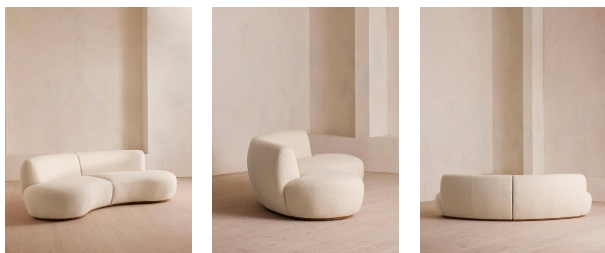

### Sizes

Three Seater Sofa, Four Seater Sofa

### Product details

Our Aline Serpentine sofa recreates the relaxed, sociable atmosphere of Soho House Stockholm. Upholstered in soft boucle, this modular design consists of three parts: a left, right and middle section, which can be arranged into your desired shape. Its curvaceous shape brings people together, making it ideal for long afternoon conversations and evening get-togethers. Available in a range of colors, the palette is full of rich Art Deco-inspired shades that are drawn from - and complementary to - Sweden's historic architecture.