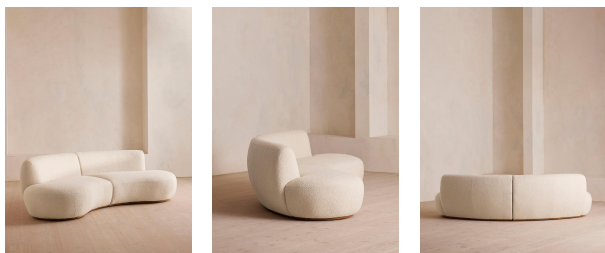

Aline Serpentine Modular Sofa, Three Seater, Natural Boucle

€4,400 Regular

€3,740 Membership

Available in

- | | | | |
|---|-------------------|--|---------------------|
|  | Velvet Rust |  | Velvet Antique Rose |
|  | Velvet Lichen |  | Velvet Camel |
|  | Velvet Royal Blue |  | Velvet Porcelain |
|  | Velvet Mustard |  | Velvet Olive |
|  | Velvet Taupe |  | Velvet Grey Blue |
|  | Boucle Natural | | |

Sizes

Three Seater Sofa, Four Seater Sofa

Product details

Our Aline Serpentine sofa recreates the relaxed, sociable atmosphere of Soho House Stockholm. Upholstered in soft boucle, this modular design consists of three parts: a left, right and middle section, which can be arranged into your desired shape. Its curvaceous shape brings people together, making it ideal for long afternoon conversations and evening get-togethers. Available in a range of colors, the palette is full of rich Art Deco-inspired shades that are drawn from - and complementary to - Sweden's historic architecture.

Dimensions

Product dimensions: H74 x W182 x D107cm / H29.1 x W71.7 x D42.1"

Product weight: 51kg / 112.4lbs

Packaged or boxed dimensions: H69 x W112 x D79cm / H27.1 x W44 x D31"

Packaged or boxed weight: 68.9kg / 151.9lbs

Foam with fiber. Feet: Beech. Fabric: 60%

Polyester, 40% Acrylic

Fabric: Boucle

Feet: Beech

Frame: Engineered hardwood

Material: Boucle

Removable cushions: No

Removable legs: No