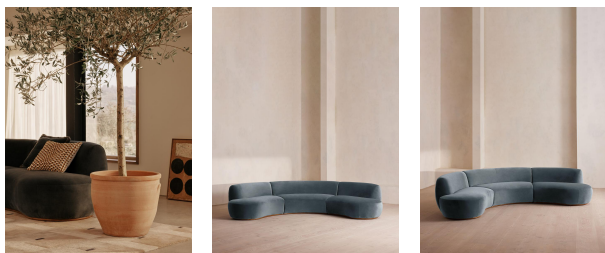

Aline Serpentine Modular Sofa, Four Seater, Grey Blue Velvet

€6,600 Regular

€5,610 Membership

Available in

- | | | | |
|--|-------------------|---|---------------------|
|  | Velvet Rust |  | Velvet Antique Rose |
|  | Velvet Lichen |  | Velvet Camel |
|  | Velvet Royal Blue |  | Velvet Porcelain |
|  | Velvet Mustard |  | Velvet Olive |
|  | Velvet Taupe |  | Velvet Grey Blue |
|  | Boucle Natural | | |

Sizes

Three Seater Sofa, Four Seater Sofa

Product details

Our Aline Serpentine sofa recreates the relaxed, sociable atmosphere of Soho House Stockholm. Upholstered in rich velvet, this modular design consists of three parts: a left, right and middle section, which can be arranged into your desired shape. Its curvaceous shape brings people together, making it ideal for long afternoon conversations and evening get-togethers. Available in a range of colors, the palette is full of rich Art Deco-inspired shades that are drawn from - and complementary to - Sweden's historic architecture.

Dimensions

Product dimensions: H73 x W343 x D182cm / H28.7 x W135 x D71.7"

Product weight: 133kg / 293.2lbs

Packaged or boxed dimensions: H69 x W112 x D79cm / H27.1 x W44 x D31"

Packaged or boxed weight: 68.9kg / 151.9lbs