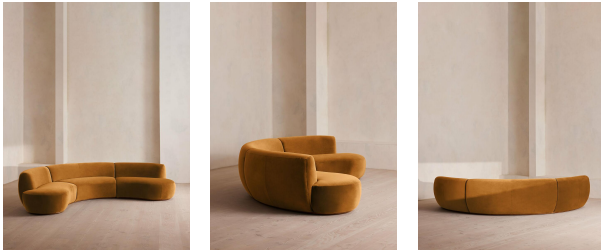

Aline Serpentine Modular Sofa, Four Seater, Mustard Velvet

£5,085

Regular

£4,322

Membership

Available in

- | | |
|---|--|
|  Velvet Olive |  Velvet Lichen |
|  Velvet Camel |  Velvet Porcelain |
|  Velvet Mustard |  Velvet Grey Blue |
|  Velvet Royal Blue |  Boucle Natural |
|  Velvet Rust |  Velvet Taupe |
|  Velvet Antique Rose | |

Sizes

Three Seater Sofa, Four Seater Sofa

Product details

Our Aline Serpentine sofa recreates the relaxed, sociable atmosphere of Soho House Stockholm. Upholstered in rich velvet, this modular design consists of three parts: a left, right and middle section, which can be arranged into your desired shape. Its curvaceous shape brings people together, making it ideal for long afternoon conversations and evening get-togethers. Available in a range of colors, the palette is full of rich Art Deco-inspired shades that are drawn from - and complementary to - Sweden's historic architecture.

- Four seater modular sofa
- Upholstered in cotton velvet
- Curved shape
- Inspired by Soho House Stockholm

Dimensions

Product dimensions: H73 x W343 x D182cm / H28.7 x W135 x D71.7"

Product weight: 133kg / 293.2lbs

Fabric: 85% Cotton, 15% Polyester

Feet: Beech

Frame: Engineered hardwood

Removable cushions: No

Removable legs: No

Seat depth: 61cm

Seat height: 43cm

Seat width: 102cm