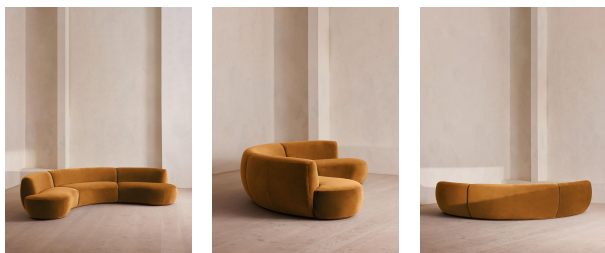

Aline Serpentine Modular Sofa, Four Seater, Mustard Velvet

€6,650 Regular

€5,653 Membership

Available in

- | | | | |
|-------------------------------------------------------------------------------------|-------------------|--------------------------------------------------------------------------------------|---------------------|
|  | Velvet Rust |  | Velvet Antique Rose |
|  | Velvet Lichen |  | Velvet Camel |
|  | Velvet Royal Blue |  | Velvet Porcelain |
|  | Velvet Mustard |  | Velvet Olive |
|  | Velvet Taupe |  | Velvet Grey Blue |
|  | Boucle Natural | | |

Sizes

Three Seater Sofa, Four Seater Sofa

Product details

Our Aline Serpentine sofa recreates the relaxed, sociable atmosphere of Soho House Stockholm. Upholstered in rich velvet, this modular design consists of three parts: a left, right and middle section, which can be arranged into your desired shape. Its curvaceous shape brings people together, making it ideal for long afternoon conversations and evening get-togethers. Available in a range of colors, the palette is full of rich Art Deco-inspired shades that are drawn from - and complementary to - Sweden's historic architecture.

Dimensions

Product dimensions: H73 x W343 x D182cm / H28.7 x W135 x D71.7"

Product weight: 133kg / 293.2lbs

Packaged or boxed dimensions: H69 x W112 x D79cm / H27.1 x W44 x D31"

Packaged or boxed weight: 68.9kg / 151.9lbs