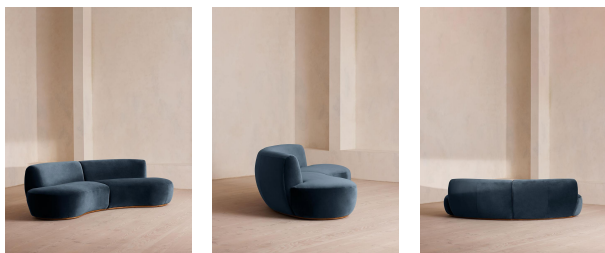

### Sizes

Three Seater Sofa, Four Seater Sofa

### Product details

Our Aline Serpentine sofa recreates the relaxed, sociable atmosphere of Soho House Stockholm. Upholstered in rich velvet, this modular design consists of three parts: a left, right and middle section, which can be arranged into your desired shape. Its curvaceous shape brings people together, making it ideal for long afternoon conversations and evening get-togethers. Available in a range of colors, the palette is full of rich Art Deco-inspired shades that are drawn from - and complementary to - Sweden's historic architecture.

Fabric: 85% Cotton, 15% Polyester

Feet: Beech

Frame: Engineered hardwood

Removable cushions: No

Removable legs: No

Seat depth: 61cm

Seat height: 43cm

Seat width: 102cm