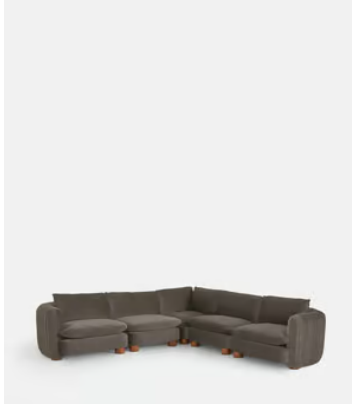

SOHO HOME

Vivienne Modular Corner Sofa, Velvet, Taupe

€9,750 Regular price

€8,288 Member price

The eighth floor at White City House forms the inspiration for the Vivienne modular sofa. Upholstered in rich velvet, it features pleated stitch detailing, cylindrical legs and a wraparound back. Low lounge sitting makes this piece ideal for cozy evenings. Coordinate and configure with other pieces in the Vivienne collection for the sofa shape of your choice.

Dimensions

Dimensions: H83 x W319 x D105cm / H32.7 x W125.6 x D41.3"

Weight: 65kg / 143.3lbs

Packaged dimensions: H74 x W124 x D110cm / H29.1 x W48.8 x D43.3"

Packaged weight: 65kg / 143.3lbs

Number of boxes: 5

- **Box 1 & 2:** H74 x W124 x D110cm / H29.3 x W48.8 x D43.3"
- **Box 3 & 4:** H74 x W102 x D110cm / H29.3 x W40.3 x D43.3"
- **Box 5:** H76 x W110 x D110cm / H29.9 x W43.3 x D43.3"

Details

Arm height: 71cm

Assembled size: H83 x W318 x D105 cm

Assembly required: Yes

Composition: Frame: Engineered hardwood. Feet: Birch. Fill: Foam, feather, down and fiber. Fabric: 85% Cotton, 15% Polyester.

Fabric: 100% Polyester