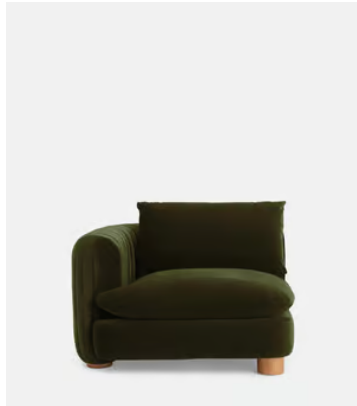

SOHO HOME

Vivienne Modular Sofa, Four Seater, Velvet Olive

€5,850 Regular price

€4,973 Member price

The eighth floor at White City House forms the inspiration for the Vivienne modular sofa. Upholstered in rich velvet, it features pleated stitch detailing, cylindrical legs and a wraparound back. Low lounge sitting makes this piece ideal for cosy evenings. Coordinate and configure with other pieces in the Vivienne collection for the sofa shape of your choice.

Dimensions

Product dimensions: H83 x W332 x D105cm / H32.7 x W130.7 x D41.3"

Product weight: 52kg / 114.6lbs

Packaged or boxed dimensions: H65 x W124 x D74cm / H25.6 x W48.8 x D29.1"

Packaged or boxed weight: 65kg / 143.3lbs

Removable legs: No

Seat depth: 57cm

Seat height: 47cm

Seat width: 93cm

Spring count: 15

Available in 11 linens

Natural

Antique Rose