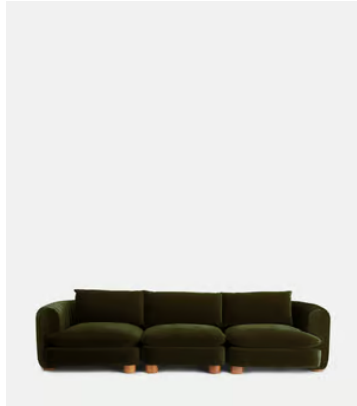

SOHO HOME

Vivienne Modular Sofa, Four Seater, Velvet Olive

€5,850 Regular price

€4,973 Member price

The eighth floor at White City House forms the inspiration for the Vivienne modular sofa. Upholstered in rich velvet, it features pleated stitch detailing, cylindrical legs and a wraparound back. Low lounge sitting makes this piece ideal for cosy evenings. Coordinate and configure with other pieces in the Vivienne collection for the sofa shape of your choice.

Dimensions

Product dimensions: H83 x W332 x D105cm / H32.7 x W130.7 x D41.3"

Product weight: 52kg / 114.6lbs

Packaged or boxed dimensions: H65 x W124 x D74cm / H25.6 x W48.8 x D29.1"

Packaged or boxed weight: 65kg / 143.3lbs

Removable legs: No

Seat depth: 57cm

Seat height: 47cm

Seat width: 93cm

Spring count: 15

Available in 11 linens

Natural

Antique Rose