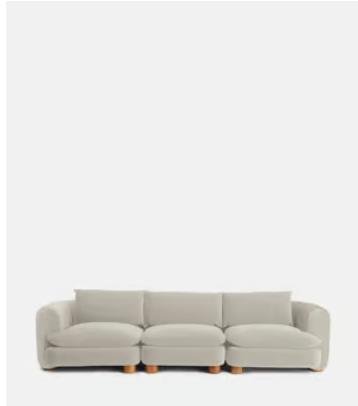

SOHO HOME

Vivienne Modular Sofa, Four Seater, Velvet Porcelain

€5,850 Regular price

€4,973 Member price

The eighth floor at White City House forms the inspiration for the Vivienne modular sofa. Upholstered in rich velvet, it features pleated stitch detailing, cylindrical legs and a wraparound back. Low lounge sitting makes this piece ideal for cosy evenings. Coordinate and configure with other pieces in the Vivienne collection for the sofa shape of your choice.

Dimensions

Product dimensions: H83 x W332 x D105cm / H32.7 x W130.7 x D41.3"

Product weight: 52kg / 114.6lbs

Packaged or boxed dimensions: H65 x W124 x D74cm / H25.6 x W48.8 x D29.1"

Packaged or boxed weight: 65kg / 143.3lbs

Number of boxes: 3

- **Box 1 & 2:** H74 x W124 x D110cm / H29.3 x W48.8 x D43.3"
- **Box 3 & 4:** H74 x W102 x D110cm / H29.3 x W40.3 x D43.3"

Available in 11 linens

Natural

Antique Rose

Bisque

Indigo

Mushroom

Antique Rose

Grey Blue

Available in 1 boucle

Natural

Available in 2 sizes

Three Seater Sofa (H83 x W236 x D105cm / H32.7 x W92.9 x D41.3")

Four Seater Sofa (H83 x W332 x D105cm / H32.7 x W130.7 x D41.3")

Details